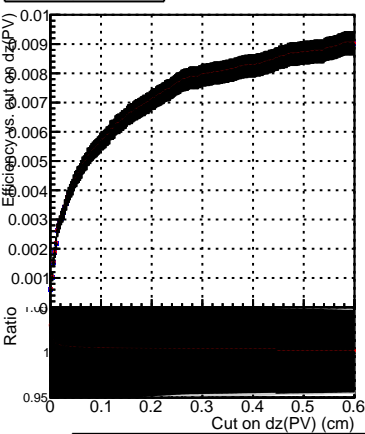

Efficiency vs. dz (PV)

Efficiency (tracking eff factorized out) vs. dz (PV)

- DQM_ttbarPU_mkFit_5iter
- DQM_ttbarPU_mkFit_5iter_updatedPR111_update
- DQM_ttbarPU_mkFit_5iter_updatedPR111_update_fixPropagation

Fake rate