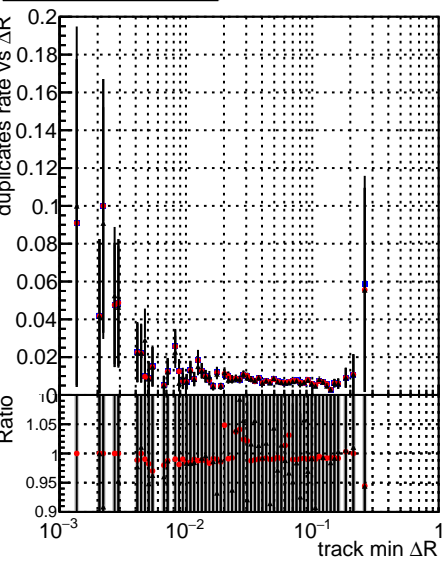

**Fake rate vs dr****Duplicates Rate vs dr****Pileup rate vs dr****Fake rate vs**

Legend for the Fake rate vs  $\Delta R$  plot:

- DQM\_ttbarPU\_mkFit\_5iter
- DQM\_ttbarPU\_mkFit\_5iter\_updatedPR111\_update
- DQM\_ttbarPU\_mkFit\_5iter\_updatedPR111\_update\_fixPropagation

**Fake rate vs****Duplicates rate vs****Pileup rate vs****Fake rate vs pu****Duplicate Rate vs pu****Pileup rate vs pu**