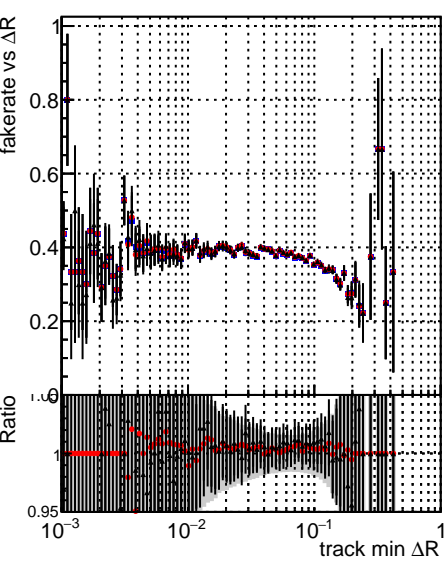

**Fake rate vs dr****Duplicates Rate vs dr****Pileup rate vs dr****Fake rate vs**

Legend for the Fake rate vs  $\Delta R$  plot:

- DQM\_ttbarPU\_mkFit\_5iter
- DQM\_ttbarPU\_mkFit\_5iter\_updatedPR111\_update
- DQM\_ttbarPU\_mkFit\_5iter\_updatedPR111\_update\_fixPropagation

**Fake rate vs****Duplicates rate vs****Pileup rate vs****Fake rate vs pu****Duplicate Rate vs pu****Pileup rate vs pu**