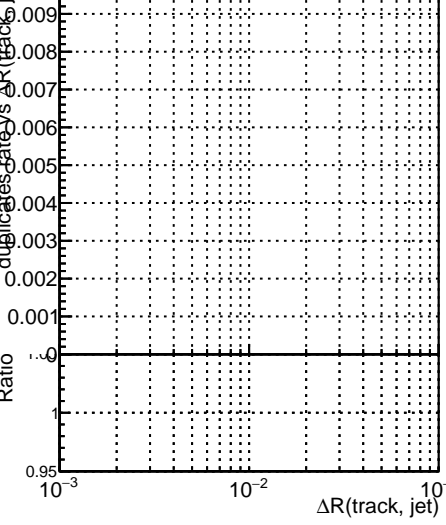

**Fake rate vs dr****Duplicates Rate vs dr****Pileup rate vs dr****Fake rate vs**

Legend for the Fake rate vs  $\Delta R$  plot:

- DQM\_ttbarPU\_mkFit\_5iter
- DQM\_ttbarPU\_mkFit\_5iter\_updatedPR111\_update
- DQM\_ttbarPU\_mkFit\_5iter\_updatedPR111\_update\_fixPropagation

**Fake rate vs****Duplicates rate vs****Pileup rate vs****Fake rate vs pu****Duplicate Rate vs pu****Pileup rate vs pu**