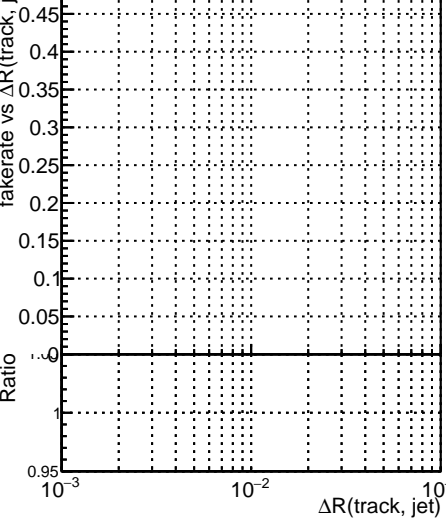

**Fake rate vs dr****Duplicates Rate vs dr****Pileup rate vs dr****Fake rate vs**

Legend for the Fake rate vs  $\Delta R$  plot:

- DQM\_ttbarPU\_mkFit\_5iter
- DQM\_ttbarPU\_mkFit\_5iter\_updatedPR111\_update
- DQM\_ttbarPU\_mkFit\_5iter\_updatedPR111\_update\_fixPropagation

**Fake rate vs****Duplicates rate vs****Pileup rate vs****Fake rate vs pu****Duplicate Rate vs pu****Pileup rate vs pu**