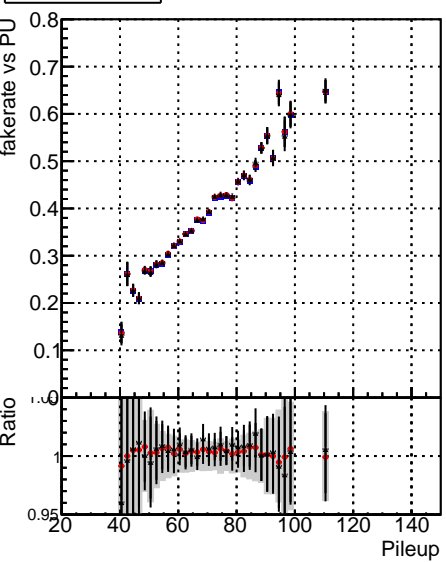

**Fake rate vs dr****Duplicates Rate vs dr****Pileup rate vs dr****Fake rate vs**

Legend for the Fake rate vs  $\Delta R$  plot:

- DQM\_ttbarPU\_mkFit\_5iter
- DQM\_ttbarPU\_mkFit\_5iter\_updatedPR111\_update
- DQM\_ttbarPU\_mkFit\_5iter\_updatedPR111\_update\_fixPropagation

**Fake rate vs****Duplicates rate vs****Pileup rate vs****Fake rate vs pu****Duplicate Rate vs pu****Pileup rate vs pu**