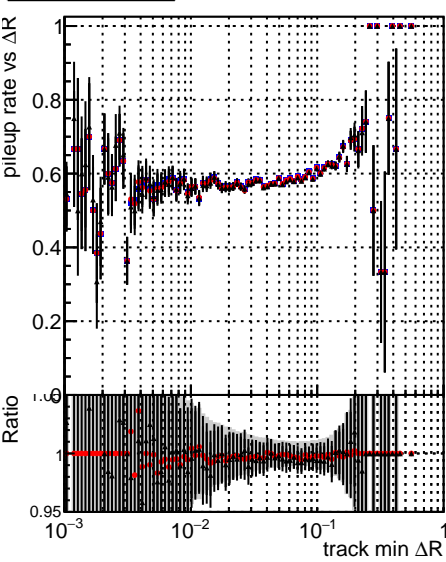

**Fake rate vs dr****Duplicates Rate vs dr****Pileup rate vs dr****Fake rate vs**

Legend for the Fake rate vs  $\Delta R$  plot:

- DQM\_ttbarPU\_mkFit\_5iter
- DQM\_ttbarPU\_mkFit\_5iter\_updatedPR111\_update
- DQM\_ttbarPU\_mkFit\_5iter\_updatedPR111\_update\_fixPropagation

**Fake rate vs****Duplicates rate vs****Pileup rate vs****Fake rate vs pu****Duplicate Rate vs pu****Pileup rate vs pu**