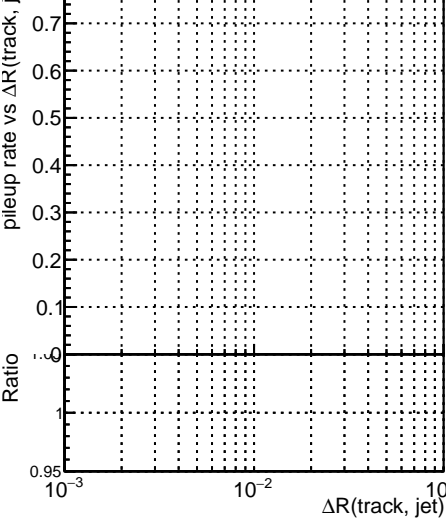

**Fake rate vs dr****Duplicates Rate vs dr****Pileup rate vs dr****Fake rate vs**

Legend for the Fake rate vs  $\Delta R$  plot:

- DQM\_ttbarPU\_mkFit\_5iter
- DQM\_ttbarPU\_mkFit\_5iter\_updatedPR111\_update
- DQM\_ttbarPU\_mkFit\_5iter\_updatedPR111\_update\_fixPropagation

**Fake rate vs****Duplicates rate vs****Pileup rate vs****Fake rate vs pu****Duplicate Rate vs pu****Pileup rate vs pu**