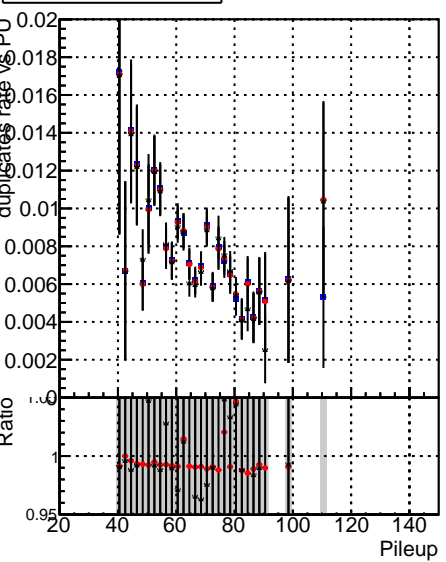

**Fake rate vs dr****Duplicates Rate vs dr****Pileup rate vs dr****Fake rate vs**

Legend for the Fake rate vs  $\Delta R$  plot:

- DQM\_ttbarPU\_mkFit\_5iter
- DQM\_ttbarPU\_mkFit\_5iter\_updatedPR111\_update
- DQM\_ttbarPU\_mkFit\_5iter\_updatedPR111\_update\_fixPropagation

**Fake rate vs****Duplicates rate vs****Pileup rate vs****Fake rate vs pu****Duplicate Rate vs pu****Pileup rate vs pu**