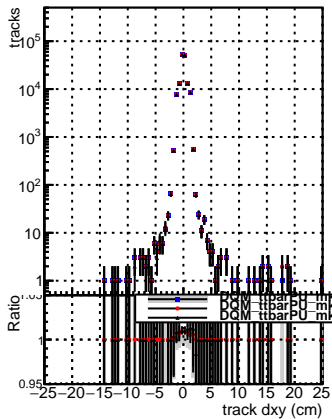

N of reco track vs dxy

N of associated (recoToSim) tracks vs dxy

N of associated (recoToSim) looper tracks vs dxy

N of reco track vs dz

N of associated (recoToSim) tracks vs dz

N of associated (recoToSim) looper tracks vs dz