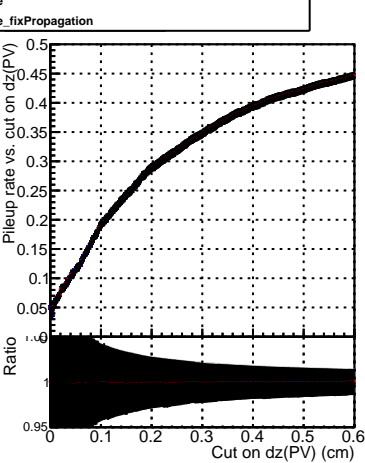

Efficiency vs. dz (PV)

Efficiency (tracking eff factorized out) vs. dz (PV)

Fake rate

Legend:  
- DQM\_ttbarPU\_mkFit\_5iter  
- DQM\_ttbarPU\_mkFit\_5iter\_updatedPR111\_update  
- DQM\_ttbarPU\_mkFit\_5iter\_updatedPR111\_update\_fixPropagation