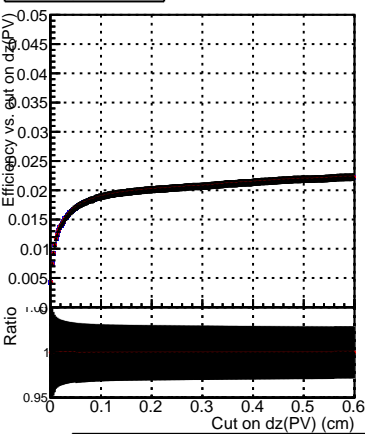

Efficiency vs. dz (PV)

Efficiency (tracking eff factorized out) vs. dz (PV)

Fake rate

Legend:  
- DQM\_ttbarPU\_mkFit\_5iter  
- DQM\_ttbarPU\_mkFit\_5iter\_updatedPR111\_update  
- DQM\_ttbarPU\_mkFit\_5iter\_updatedPR111\_update\_fixPropagation