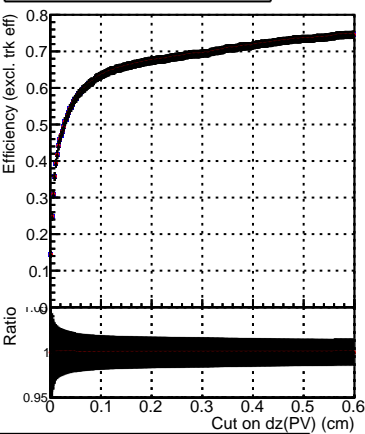

Efficiency vs. dz (PV)

Efficiency (tracking eff factorized out) vs. dz (PV)

Fake rate

Legend:  
- DQM\_ttbarPU\_mkFit\_5iter  
- DQM\_ttbarPU\_mkFit\_5iter\_updatedPR111\_update  
- DQM\_ttbarPU\_mkFit\_5iter\_updatedPR111\_update\_fixPropagation