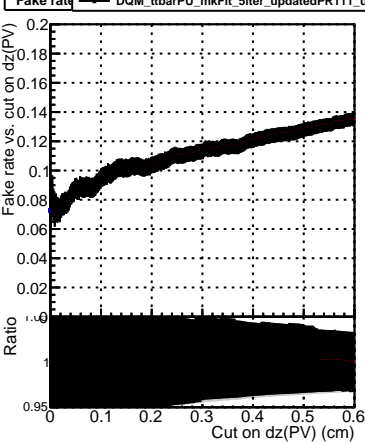

Efficiency vs. dz (PV)

Efficiency (tracking eff factorized out) vs. dz (PV)

Fake rate

Legend:  
- DQM\_ttbarPU\_mkFit\_5iter  
- DQM\_ttbarPU\_mkFit\_5iter\_updatedPR111\_update  
- DQM\_ttbarPU\_mkFit\_5iter\_updatedPR111\_update\_fixPropagation