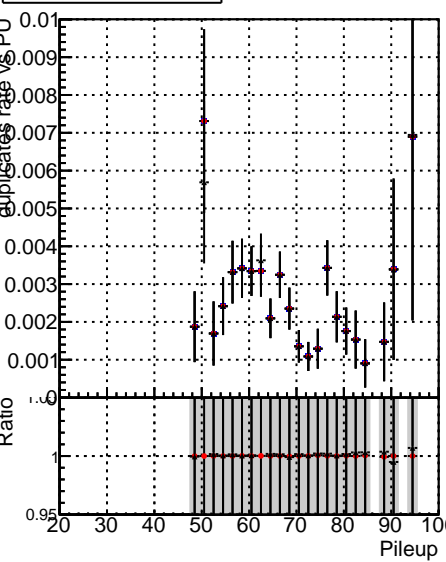

**Fake rate vs dr****Duplicates Rate vs dr****Pileup rate vs dr****Fake rate vs  $\Delta R$ (track, jet)****Duplicates Rate vs  $\Delta R$ (track, jet)****Pileup rate vs  $\Delta R$ (track, jet)****Fake rate vs pu****Duplicates Rate vs pu****Pileup rate vs pu**

—•— DQM `ttbarPU_mkFit_5iter`  
—•— DQM `ttbarPU_mkFit_5iter_updatedPR11_update`  
—•— DQM `ttbarPU_mkFit_5iter_updatedPR11_update_fixPropagation`