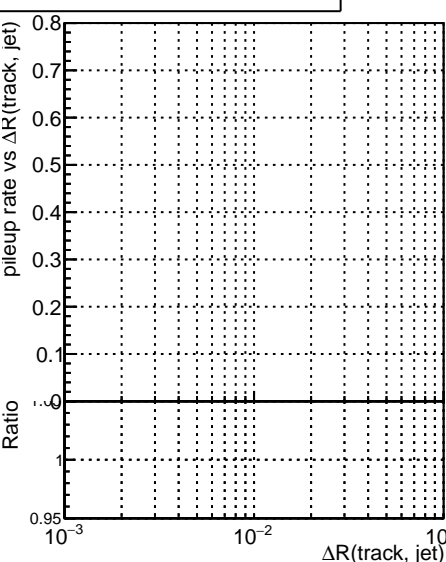

**Fake rate vs dr****Duplicates Rate vs dr****Pileup rate vs dr****Fake rate vs  $\Delta R$ (track, jet)****Duplicates Rate vs  $\Delta R$ (track, jet)****Pileup rate vs  $\Delta R$ (track, jet)****Fake rate vs pu****Duplicates Rate vs pu****Pileup rate vs pu**

—•— DQM `ttbarPU_mkFit_5iter`  
—•— DQM `ttbarPU_mkFit_5iter_updatedPR11_update`  
—•— DQM `ttbarPU_mkFit_5iter_updatedPR11_update_fixPropagation`