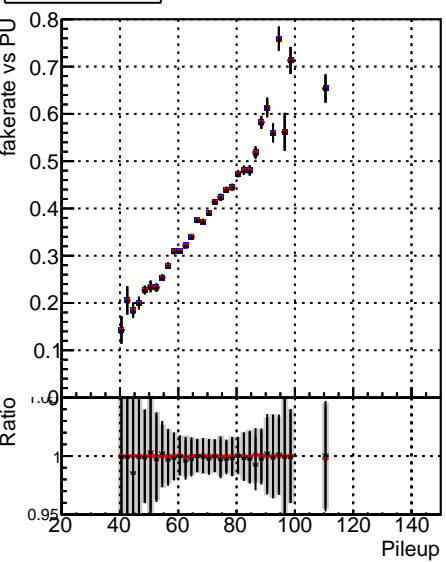

**Fake rate vs dr****Duplicates Rate vs dr****Pileup rate vs dr****Fake rate vs  $\Delta R$ (track, jet)****Duplicates Rate vs  $\Delta R$ (track, jet)****Pileup rate vs  $\Delta R$ (track, jet)****Fake rate vs pu****Duplicates Rate vs pu****Pileup rate vs pu**

—•— DQM `ttbarPU_mkFit_5iter`  
—•— DQM `ttbarPU_mkFit_5iter_updatedPR11_update`  
—•— DQM `ttbarPU_mkFit_5iter_updatedPR11_update_fixPropagation`