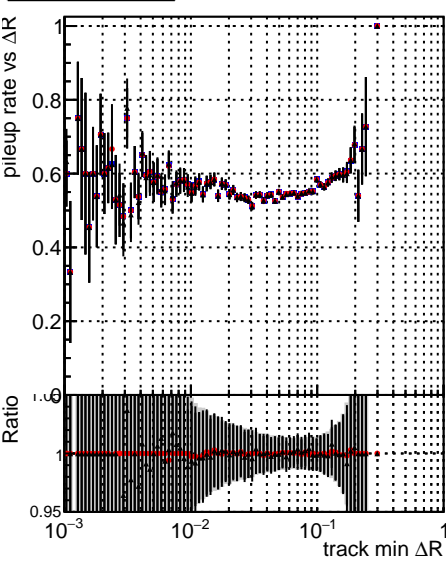

**Fake rate vs dr****Duplicates Rate vs dr****Pileup rate vs dr****Fake rate vs  $\Delta R$ (track, jet)****Duplicates Rate vs  $\Delta R$ (track, jet)****Pileup rate vs  $\Delta R$ (track, jet)****Fake rate vs pu****Duplicates Rate vs pu****Pileup rate vs pu**

—•— DQM `ttbarPU_mkFit_5iter`  
—•— DQM `ttbarPU_mkFit_5iter_updatedPR11_update`  
—•— DQM `ttbarPU_mkFit_5iter_updatedPR11_update_fixPropagation`