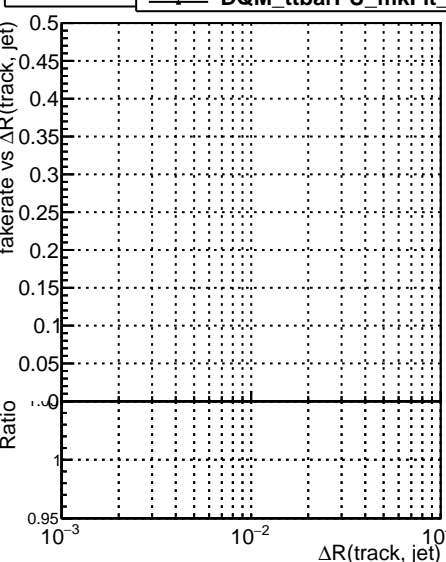

**Fake rate vs dr****Duplicates Rate vs dr****Pileup rate vs dr****Fake rate vs  $\Delta R$ (track, jet)****Duplicates Rate vs  $\Delta R$ (track, jet)****Pileup rate vs  $\Delta R$ (track, jet)****Fake rate vs pu****Duplicates Rate vs pu****Pileup rate vs pu**

—•— DQM `ttbarPU_mkFit_5iter`  
—•— DQM `ttbarPU_mkFit_5iter_updatedPR11_update`  
—•— DQM `ttbarPU_mkFit_5iter_updatedPR11_update_fixPropagation`