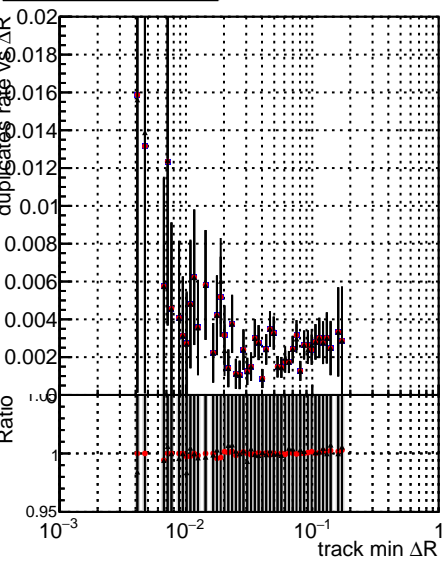

**Fake rate vs dr****Duplicates Rate vs dr****Pileup rate vs dr****Fake rate vs  $\Delta R$ (track, jet)****Duplicates Rate vs  $\Delta R$ (track, jet)****Pileup rate vs  $\Delta R$ (track, jet)****Fake rate vs pu****Duplicates Rate vs pu****Pileup rate vs pu**

—•— DQM `ttbarPU_mkFit_5iter`  
—•— DQM `ttbarPU_mkFit_5iter_updatedPR11_update`  
—•— DQM `ttbarPU_mkFit_5iter_updatedPR11_update_fixPropagation`