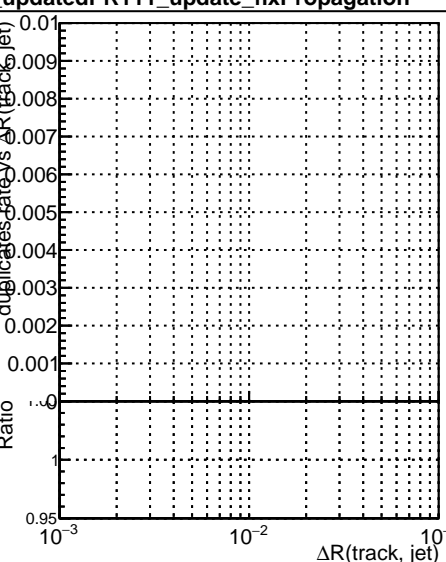

**Fake rate vs dr****Duplicates Rate vs dr****Pileup rate vs dr****Fake rate vs  $\Delta R$ (track, jet)****Duplicates Rate vs  $\Delta R$ (track, jet)****Pileup rate vs  $\Delta R$ (track, jet)****Fake rate vs pu****Duplicates Rate vs pu****Pileup rate vs pu**

—•— DQM `ttbarPU_mkFit_5iter`  
—•— DQM `ttbarPU_mkFit_5iter_updatedPR11_update`  
—•— DQM `ttbarPU_mkFit_5iter_updatedPR11_update_fixPropagation`