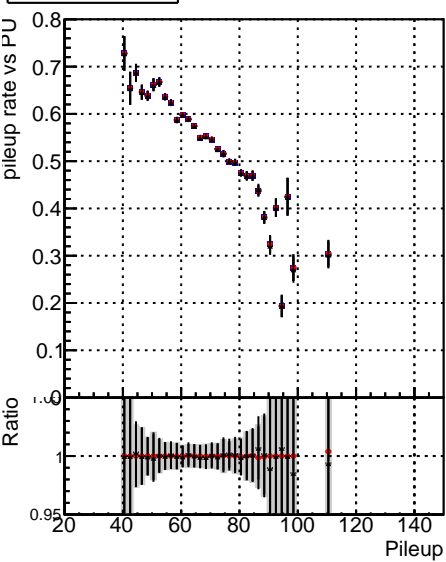

**Fake rate vs dr****Duplicates Rate vs dr****Pileup rate vs dr****Fake rate vs  $\Delta R$ (track, jet)****Duplicates Rate vs  $\Delta R$ (track, jet)****Pileup rate vs  $\Delta R$ (track, jet)****Fake rate vs pu****Duplicates Rate vs pu****Pileup rate vs pu**

—•— DQM `ttbarPU_mkFit_5iter`  
—•— DQM `ttbarPU_mkFit_5iter_updatedPR11_update`  
—•— DQM `ttbarPU_mkFit_5iter_updatedPR11_update_fixPropagation`