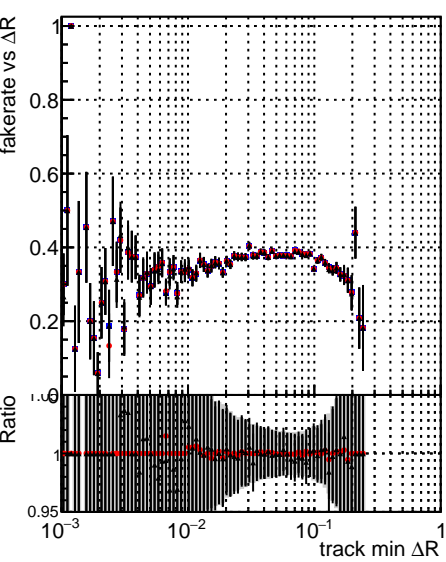

**Fake rate vs dr****Duplicates Rate vs dr****Pileup rate vs dr****Fake rate vs  $\Delta R$ (track, jet)****Duplicates Rate vs  $\Delta R$ (track, jet)****Pileup rate vs  $\Delta R$ (track, jet)****Fake rate vs pu****Duplicates Rate vs pu****Pileup rate vs pu**

—•— DQM `ttbarPU_mkFit_5iter`  
—•— DQM `ttbarPU_mkFit_5iter_updatedPR11_update`  
—•— DQM `ttbarPU_mkFit_5iter_updatedPR11_update_fixPropagation`