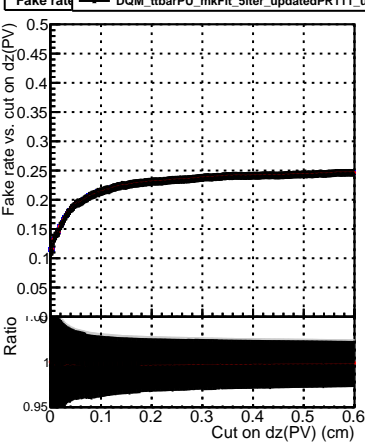

Efficiency vs. dz (PV)

Efficiency (tracking eff factorized out) vs. dz (PV)

Fake rate

Pileup rate

—●— DQM_ttbarPU_mkFit_5iter
—●— DQM_ttbarPU_mkFit_5iter_updatedPR111_update
—●— DQM_ttbarPU_mkFit_5iter_updatedPR111_update_fixPropagation