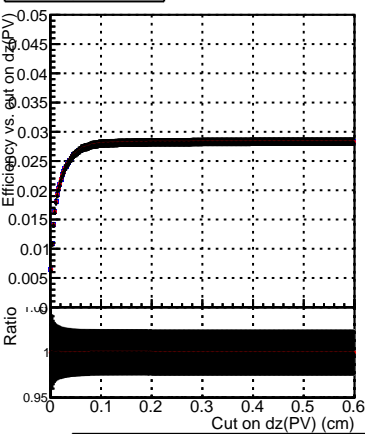

Efficiency vs. dz (PV)

Efficiency (tracking eff factorized out) vs. dz (PV)

Fake rate

Pileup rate

—●— DQM_ttbarPU_mkFit_5iter
—●— DQM_ttbarPU_mkFit_5iter_updatedPR111_update
—●— DQM_ttbarPU_mkFit_5iter_updatedPR111_update_fixPropagation