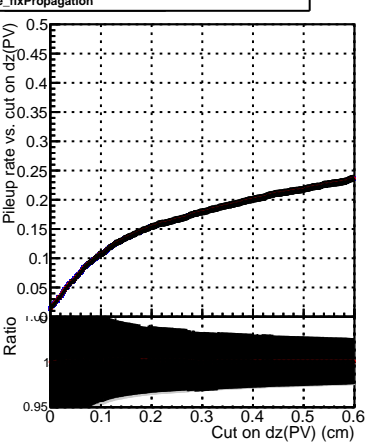

Efficiency vs. dz (PV)

Efficiency (tracking eff factorized out) vs. dz (PV)

Fake rate

Pileup rate

—●— DQM_ttbarPU_mkFit_5iter
—●— DQM_ttbarPU_mkFit_5iter_updatedPR111_update
—●— DQM_ttbarPU_mkFit_5iter_updatedPR111_update_fixPropagation