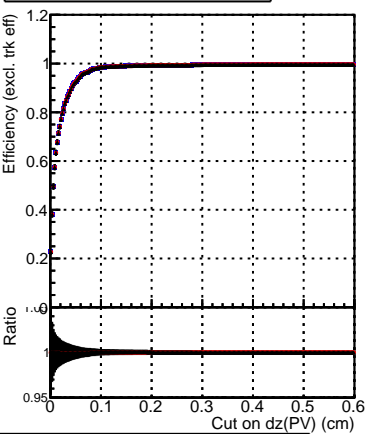

Efficiency vs. dz (PV)

Efficiency (tracking eff factorized out) vs. dz (PV)

Fake rate

Pileup rate

—●— DQM_ttbarPU_mkFit_5iter
—●— DQM_ttbarPU_mkFit_5iter_updatedPR111_update
—●— DQM_ttbarPU_mkFit_5iter_updatedPR111_update_fixPropagation