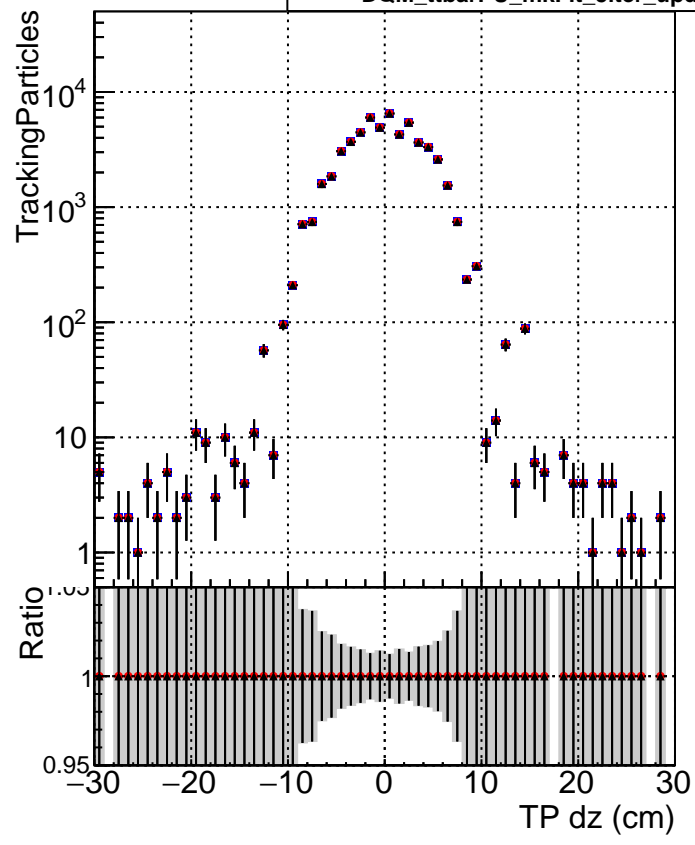

N of simulated tracks vs dxy

N of associated tracks (simToReco) vs dxy

N of simulated track

Legend:
■ DQM_ttbarPU_mkFit_5iter
● DQM_ttbarPU_mkFit_5iter_updatedPR111_update
▲ DQM_ttbarPU_mkFit_5iter_updatedPR111_update_fixPropagation