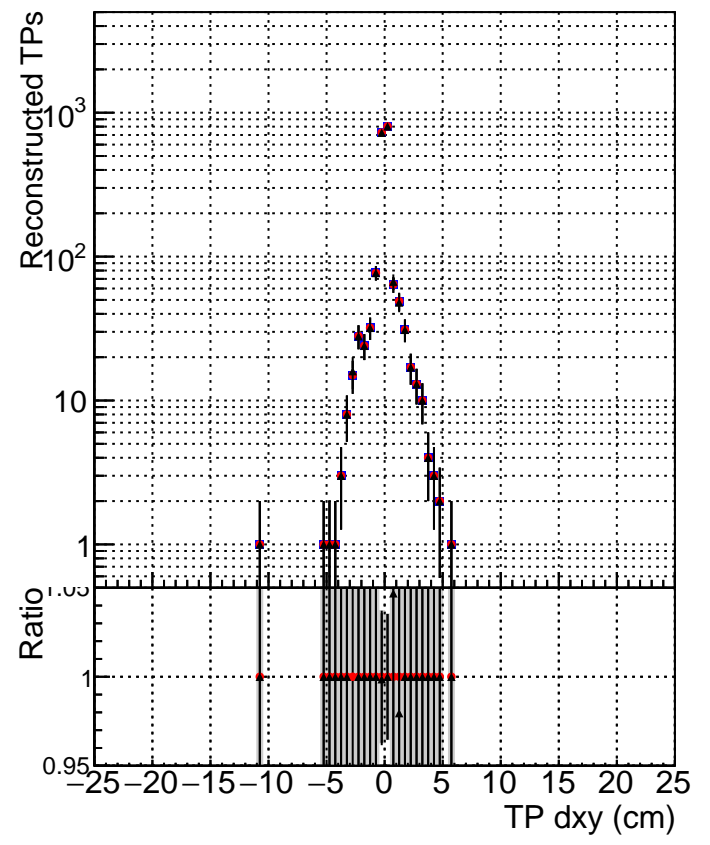

N of simulated tracks vs dxy

N of associated tracks (simToReco) vs dxy

N of simulated track

Legend:
■ DQM_ttbarPU_mkFit_5iter
● DQM_ttbarPU_mkFit_5iter_updatedPR111_update
▲ DQM_ttbarPU_mkFit_5iter_updatedPR111_update_fixPropagation