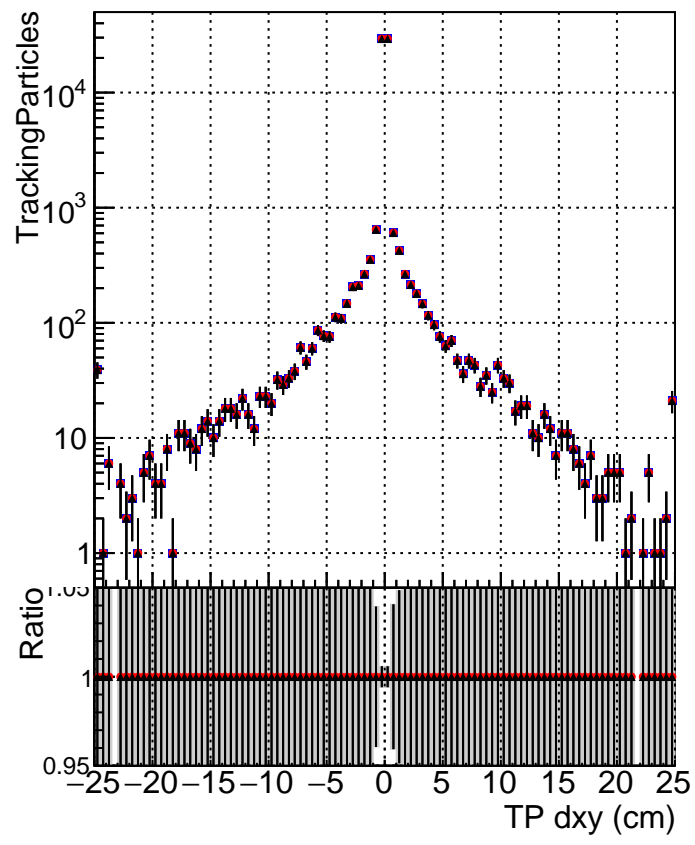

N of simulated tracks vs dxy

N of associated tracks (simToReco) vs dxy

N of simulated track

Legend:
■ DQM_ttbarPU_mkFit_5iter
● DQM_ttbarPU_mkFit_5iter_updatedPR111_update
▲ DQM_ttbarPU_mkFit_5iter_updatedPR111_update_fixPropagation