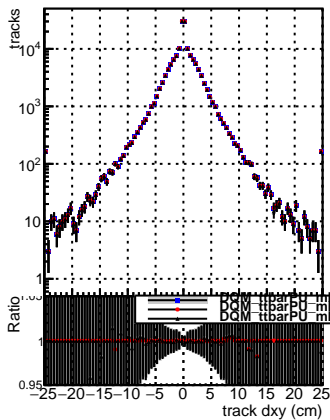

N of reco track vs dxy

N of associated (recoToSim) tracks vs dxy

N of associated (recoToSim) looper tracks vs dxy

N of reco track vs dz

N of associated (recoToSim) tracks vs dz

N of associated (recoToSim) looper tracks vs dz