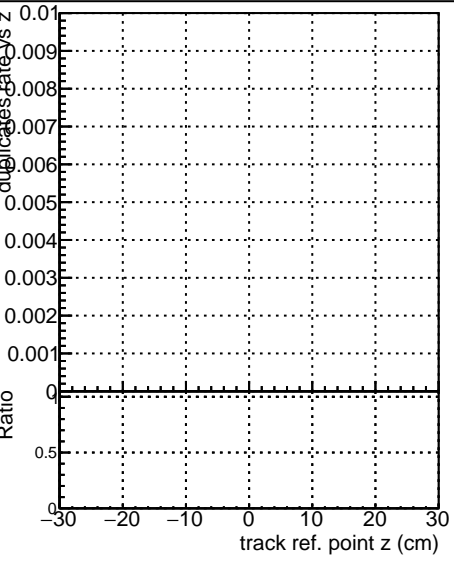

Fake rate vs vertpos**Duplicates Rate vs vertpos****Pileup rate vs vertpos**

■ **DQM_ttbarPU_mkFit_5iter**
● **DQM_ttbarPU_mkFit_5iter_updatedPR111_update**
— **DQM_ttbarPU_mkFit_5iter_updatedPR111_update_fixPropagation**

Fake rate vs v**Fake rate vs. sim PV z****Duplicates Rate vs sim PV z****Pileup rate vs. sim PV z**