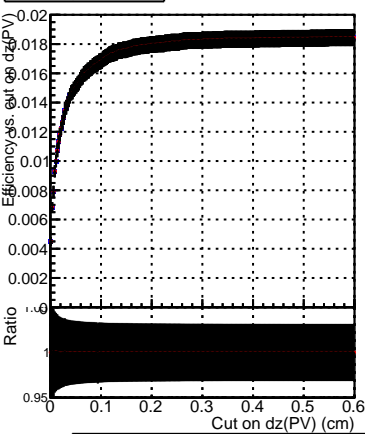

Efficiency vs. dz (PV)

Efficiency (tracking eff factorized out) vs. dz (PV)

Fake rate

—●— DQM_ttbarPU_mkFit_5iter
—●— DQM_ttbarPU_mkFit_5iter_updatedPR111_update
—●— DQM_ttbarPU_mkFit_5iter_updatedPR111_update_fixPropagation