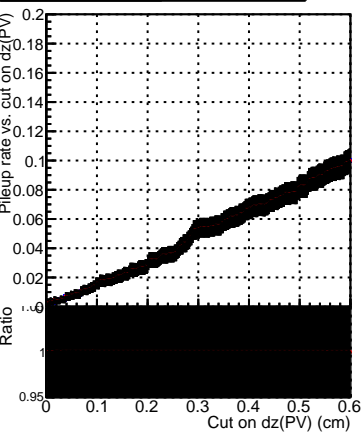

Efficiency vs. dz (PV)

Efficiency (tracking eff factorized out) vs. dz (PV)

Fake rate

—●— DQM_ttbarPU_mkFit_5iter
—●— DQM_ttbarPU_mkFit_5iter_updatedPR111_update
—●— DQM_ttbarPU_mkFit_5iter_updatedPR111_update_fixPropagation