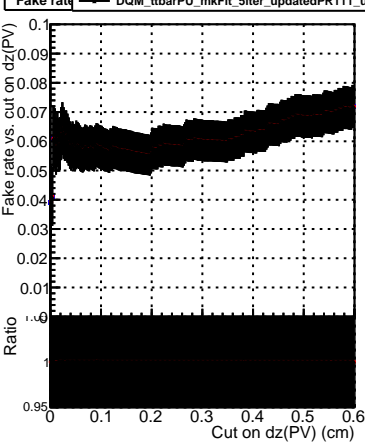

Efficiency vs. dz (PV)

Efficiency (tracking eff factorized out) vs. dz (PV)

Fake rate

—●— DQM_ttbarPU_mkFit_5iter
—●— DQM_ttbarPU_mkFit_5iter_updatedPR111_update
—●— DQM_ttbarPU_mkFit_5iter_updatedPR111_update_fixPropagation