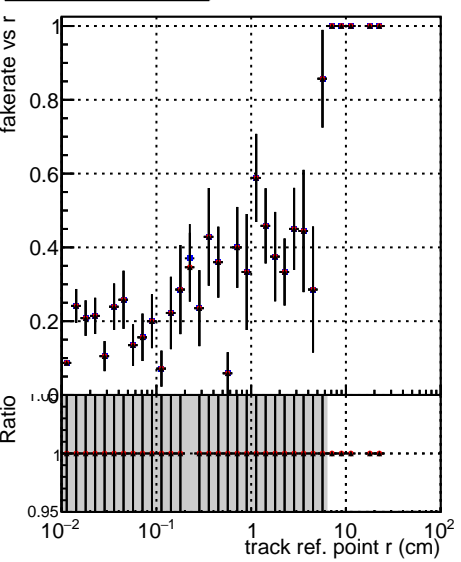

**Fake rate vs vertpos****Duplicates Rate vs vertpos****Pileup rate vs vertpos**

—●— DQM\_ttbarPU\_mkFit\_5iter  
—●— DQM\_ttbarPU\_mkFit\_5iter\_updatedPR111\_update  
—●— DQM\_ttbarPU\_mkFit\_5iter\_updatedPR111\_update\_fixPropagation

**Fake rate vs v****Fake rate vs. sim PV z****Duplicates Rate vs sim PV z****Pileup rate vs. sim PV z**