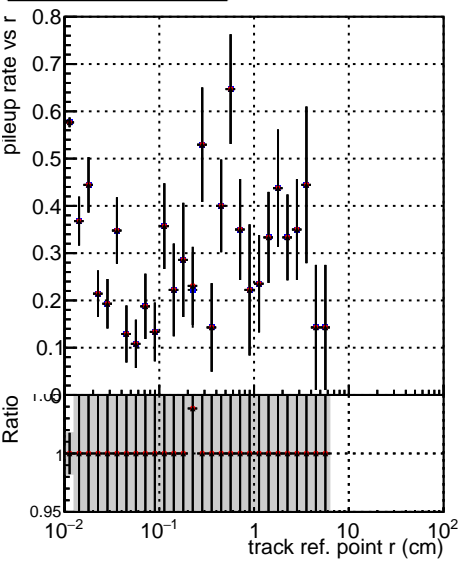

**Fake rate vs vertpos****Duplicates Rate vs vertpos****Pileup rate vs vertpos**

—●— DQM\_ttbarPU\_mkFit\_5iter  
—●— DQM\_ttbarPU\_mkFit\_5iter\_updatedPR111\_update  
—●— DQM\_ttbarPU\_mkFit\_5iter\_updatedPR111\_update\_fixPropagation

**Fake rate vs v****Fake rate vs. sim PV z****Duplicates Rate vs sim PV z****Pileup rate vs. sim PV z**