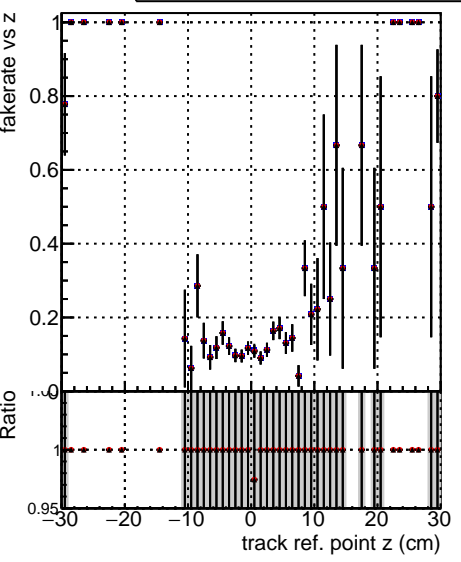

**Fake rate vs vertpos****Duplicates Rate vs vertpos****Pileup rate vs vertpos**

—●— DQM\_ttbarPU\_mkFit\_5iter  
—●— DQM\_ttbarPU\_mkFit\_5iter\_updatedPR111\_update  
—●— DQM\_ttbarPU\_mkFit\_5iter\_updatedPR111\_update\_fixPropagation

**Fake rate vs v****Fake rate vs. sim PV z****Duplicates Rate vs sim PV z****Pileup rate vs. sim PV z**