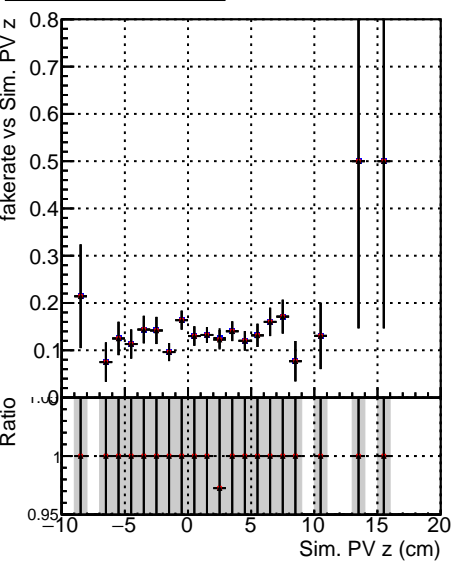

**Fake rate vs vertpos****Duplicates Rate vs vertpos****Pileup rate vs vertpos**

—●— DQM\_ttbarPU\_mkFit\_5iter  
—●— DQM\_ttbarPU\_mkFit\_5iter\_updatedPR111\_update  
—●— DQM\_ttbarPU\_mkFit\_5iter\_updatedPR111\_update\_fixPropagation

**Fake rate vs v****Fake rate vs. sim PV z****Duplicates Rate vs sim PV z****Pileup rate vs. sim PV z**