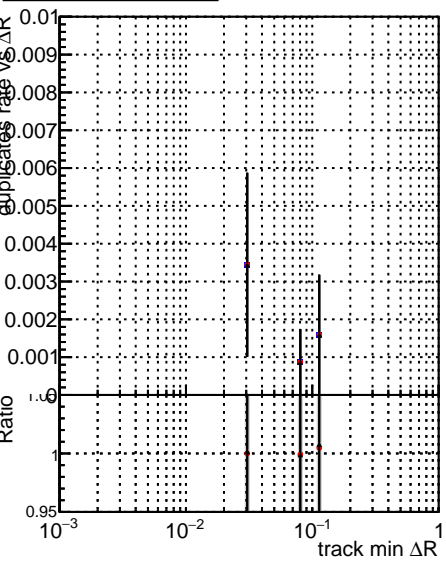

Fake rate vs dr**Duplicates Rate vs dr****Pileup rate vs dr**

—•— DQM_ttbarPU_mkFit_5iter
—•— DQM_ttbarPU_mkFit_5iter_updatedPR111_update
—•— DQM_ttbarPU_mkFit_5iter_updatedPR111_update_fixPropagation

Fake rate vs ΔR (track, jet)**Fake rate vs pu****Duplicates Rate vs pu****Pileup rate vs pu**