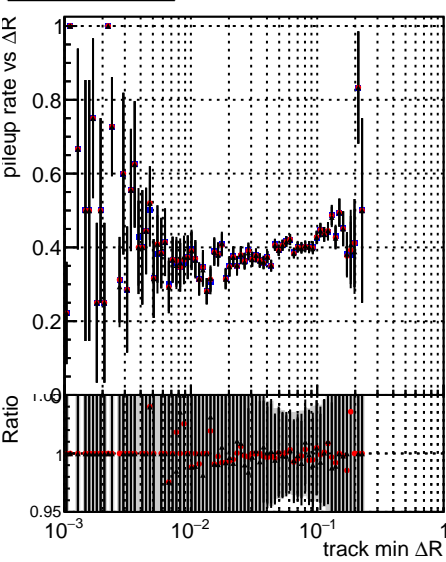

Fake rate vs dr**Duplicates Rate vs dr****Pileup rate vs dr**

—•— DQM_ttbarPU_mkFit_5iter
—•— DQM_ttbarPU_mkFit_5iter_updatedPR111_update
—•— DQM_ttbarPU_mkFit_5iter_updatedPR111_update_fixPropagation

Fake rate vs ΔR (track, jet)**Fake rate vs pu****Duplicates Rate vs pu****Pileup rate vs pu**