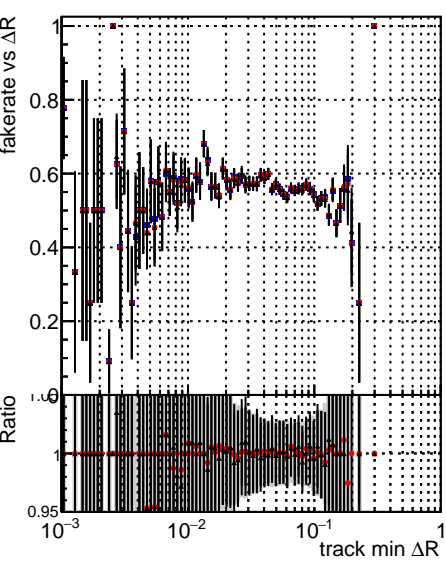

Fake rate vs dr**Duplicates Rate vs dr****Pileup rate vs dr**

—•— DQM_ttbarPU_mkFit_5iter
—•— DQM_ttbarPU_mkFit_5iter_updatedPR111_update
—•— DQM_ttbarPU_mkFit_5iter_updatedPR111_update_fixPropagation

Fake rate vs ΔR (track, jet)**Fake rate vs pu****Duplicates Rate vs pu****Pileup rate vs pu**