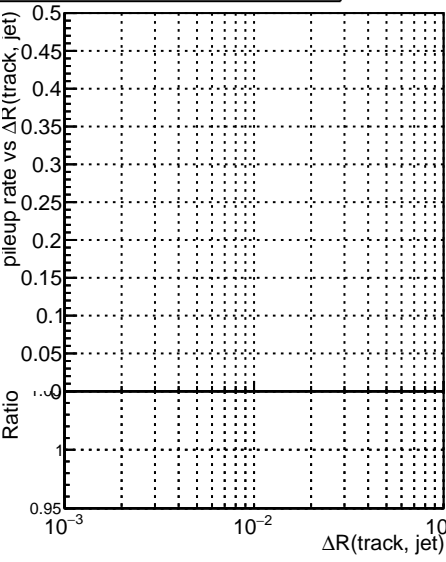

Fake rate vs dr**Duplicates Rate vs dr****Pileup rate vs dr**

—•— DQM_ttbarPU_mkFit_5iter
—•— DQM_ttbarPU_mkFit_5iter_updatedPR111_update
—•— DQM_ttbarPU_mkFit_5iter_updatedPR111_update_fixPropagation

Fake rate vs ΔR (track, jet)**Fake rate vs pu****Duplicates Rate vs pu****Pileup rate vs pu**