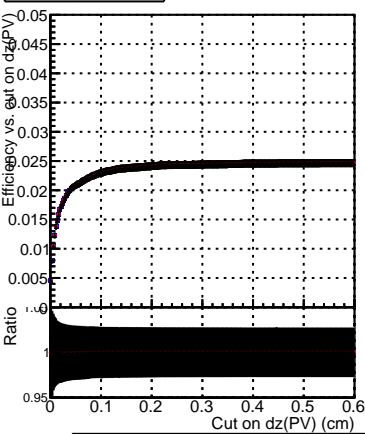

Efficiency vs. dz (PV)

Efficiency (tracking eff factorized out) vs. dz (PV)

—●— DQM_ttbarPU_mkFit_5iter
—●— DQM_ttbarPU_mkFit_5iter_updatedPR111_update
—●— DQM_ttbarPU_mkFit_5iter_updatedPR111_update_fixPropagation

Fake rate