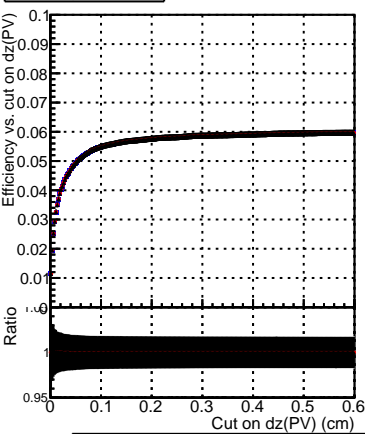

Efficiency vs. dz (PV)

Efficiency (tracking eff factorized out) vs. dz (PV)

Fake rate

—●— DQM_ttbarPU_mkFit_5iter
—●— DQM_ttbarPU_mkFit_5iter_updatedPR111_update
—●— DQM_ttbarPU_mkFit_5iter_updatedPR111_update_fixPropagation