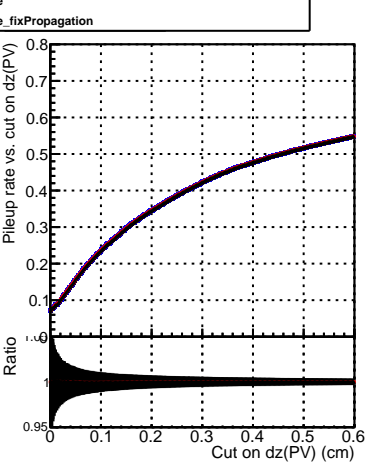

Efficiency vs. dz (PV)

Efficiency (tracking eff factorized out) vs. dz (PV)

Fake rate

—●— DQM_ttbarPU_mkFit_5iter
—●— DQM_ttbarPU_mkFit_5iter_updatedPR111_update
—●— DQM_ttbarPU_mkFit_5iter_updatedPR111_update_fixPropagation