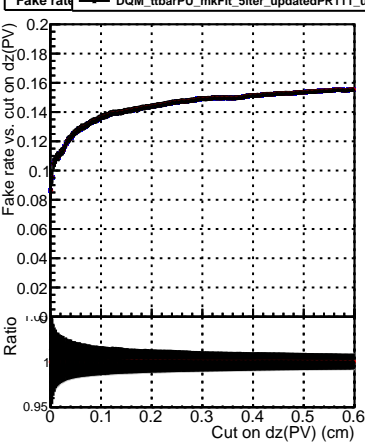

Efficiency vs. dz (PV)

Efficiency (tracking eff factorized out) vs. dz (PV)

Fake rate

—●— DQM_ttbarPU_mkFit_5iter
—●— DQM_ttbarPU_mkFit_5iter_updatedPR111_update
—●— DQM_ttbarPU_mkFit_5iter_updatedPR111_update_fixPropagation