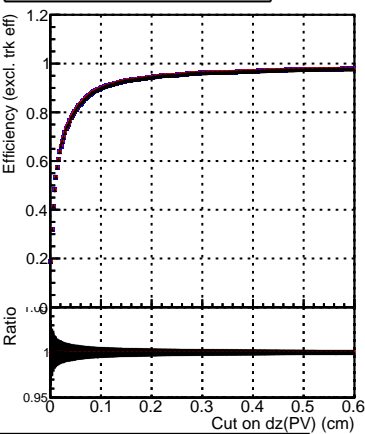

Efficiency vs. dz (PV)

Efficiency (tracking eff factorized out) vs. dz (PV)

Fake rate

—●— DQM_ttbarPU_mkFit_5iter
—●— DQM_ttbarPU_mkFit_5iter_updatedPR111_update
—●— DQM_ttbarPU_mkFit_5iter_updatedPR111_update_fixPropagation