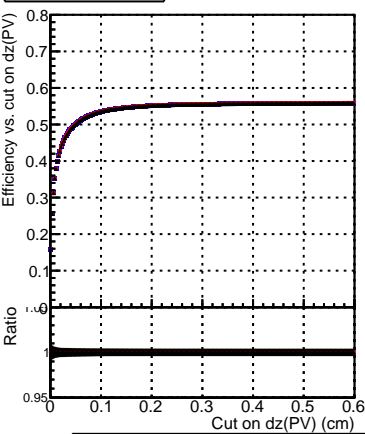

Efficiency vs. dz (PV)

Efficiency (tracking eff factorized out) vs. dz (PV)

Legend for Efficiency vs. dz (PV) and Efficiency (tracking eff factorized out) vs. dz (PV):

- DQM_ttbarPU_mkFit_5iter (Blue line with dots)
- DQM_ttbarPU_mkFit_5iter_updatedPR111_update (Red line with dots)
- DQM_ttbarPU_mkFit_5iter_updatedPR111_update_fixPropagation (Black line with dots)