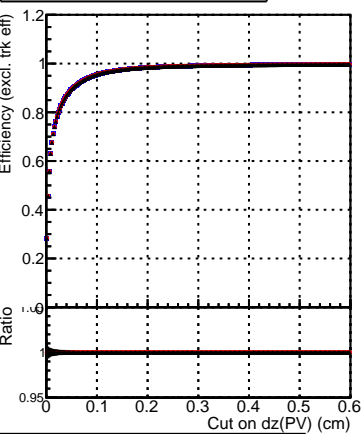

Efficiency vs. dz (PV)

Efficiency (tracking eff factorized out) vs. dz (PV)

Legend for Efficiency vs. dz (PV) and Efficiency (tracking eff factorized out) vs. dz (PV):

- DQM_ttbarPU_mkFit_5iter (Blue line with dots)
- DQM_ttbarPU_mkFit_5iter_updatedPR111_update (Red line with dots)
- DQM_ttbarPU_mkFit_5iter_updatedPR111_update_fixPropagation (Black line with dots)