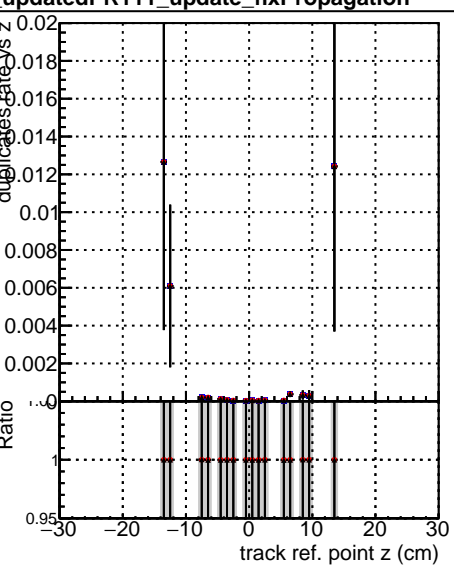

Fake rate vs vertpos**Duplicates Rate vs vertpos****Pileup rate vs vertpos****Fake rate vs v****Duplicates Rate vs v****Pileup rate vs v**

—•— DQM_ttbarPU_mkFit_5iter
—•— DQM_ttbarPU_mkFit_5iter_updatedPR111_update
—•— DQM_ttbarPU_mkFit_5iter_updatedPR111_update_fixPropagation

Fake rate vs. sim PV z**Duplicates Rate vs sim PV z****Pileup rate vs. sim PV z**