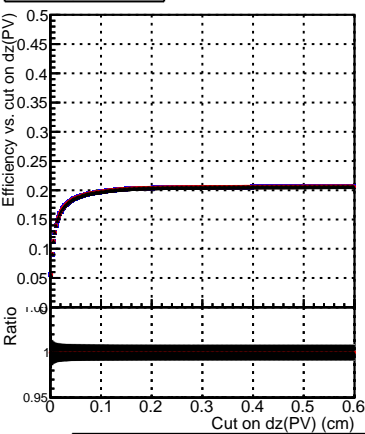

Efficiency vs. dz (PV)

Efficiency (tracking eff factorized out) vs. dz (PV)

—● DQM_ttbarPU_mkFit_5iter
—● DQM_ttbarPU_mkFit_5iter_updatedPR111_update
—● DQM_ttbarPU_mkFit_5iter_updatedPR111_update_fixPropagation