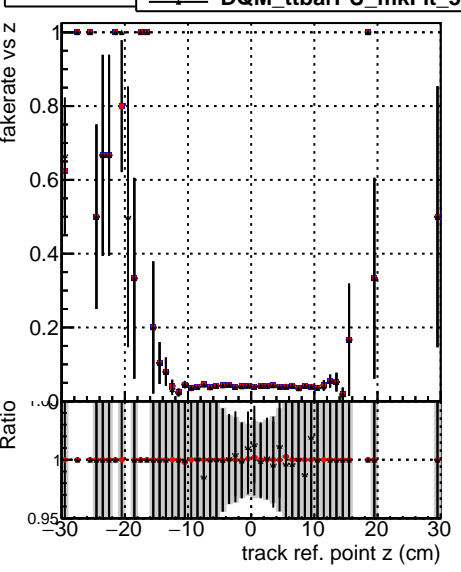

Fake rate vs vertpos**Duplicates Rate vs vertpos****Pileup rate vs vertpos**

Legend for Fake rate vs v:

- Blue line with circles: DQM_ttbarPU_mkFit_5iter
- Red line with circles: DQM_ttbarPU_mkFit_5iter_updatedPR111_update
- Black line with circles: DQM_ttbarPU_mkFit_5iter_updatedPR111_update_fixPropagation

Fake rate vs v**Fake rate vs. sim PV z****Duplicates Rate vs sim PV z****Pileup rate vs. sim PV z**