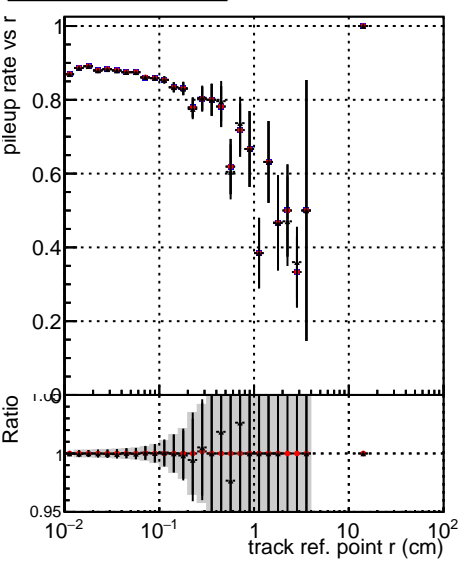

Fake rate vs vertpos**Duplicates Rate vs vertpos****Pileup rate vs vertpos**

Legend for Fake rate vs v:

- Blue line with circles: DQM_ttbarPU_mkFit_5iter
- Red line with circles: DQM_ttbarPU_mkFit_5iter_updatedPR111_update
- Black line with circles: DQM_ttbarPU_mkFit_5iter_updatedPR111_update_fixPropagation

Fake rate vs v**Fake rate vs. sim PV z****Duplicates Rate vs sim PV z****Pileup rate vs. sim PV z**