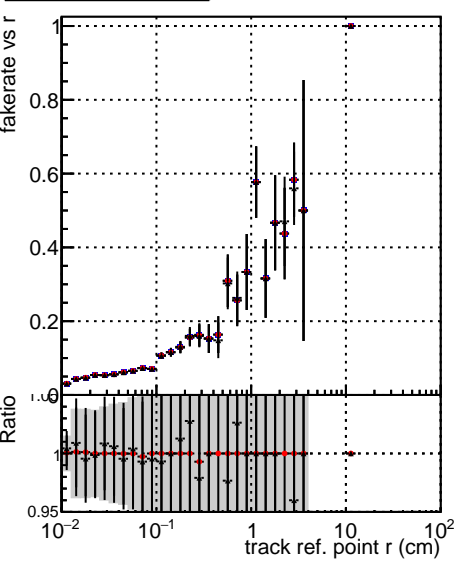

Fake rate vs vertpos**Duplicates Rate vs vertpos****Pileup rate vs vertpos**

Legend for Fake rate vs v:

- Blue line with circles: DQM_ttbarPU_mkFit_5iter
- Red line with circles: DQM_ttbarPU_mkFit_5iter_updatedPR111_update
- Black line with circles: DQM_ttbarPU_mkFit_5iter_updatedPR111_update_fixPropagation

Fake rate vs v**Fake rate vs. sim PV z****Duplicates Rate vs sim PV z****Pileup rate vs. sim PV z**