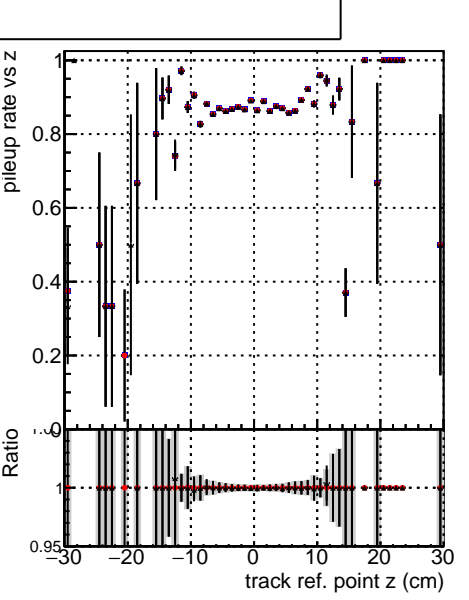

Fake rate vs vertpos**Duplicates Rate vs vertpos****Pileup rate vs vertpos**

Legend for Fake rate vs v:

- Blue line with circles: DQM_ttbarPU_mkFit_5iter
- Red line with circles: DQM_ttbarPU_mkFit_5iter_updatedPR111_update
- Black line with circles: DQM_ttbarPU_mkFit_5iter_updatedPR111_update_fixPropagation

Fake rate vs v**Fake rate vs. sim PV z****Duplicates Rate vs sim PV z****Pileup rate vs. sim PV z**