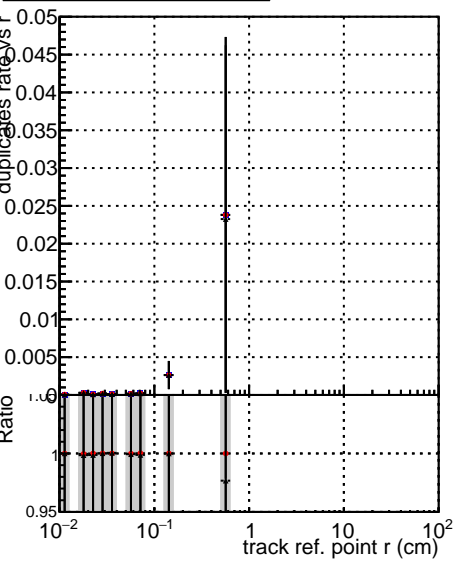

Fake rate vs vertpos**Duplicates Rate vs vertpos****Pileup rate vs vertpos**

Legend for Fake rate vs v:

- Blue line with circles: DQM_ttbarPU_mkFit_5iter
- Red line with circles: DQM_ttbarPU_mkFit_5iter_updatedPR111_update
- Black line with circles: DQM_ttbarPU_mkFit_5iter_updatedPR111_update_fixPropagation

Fake rate vs v**Fake rate vs. sim PV z****Duplicates Rate vs sim PV z****Pileup rate vs. sim PV z**