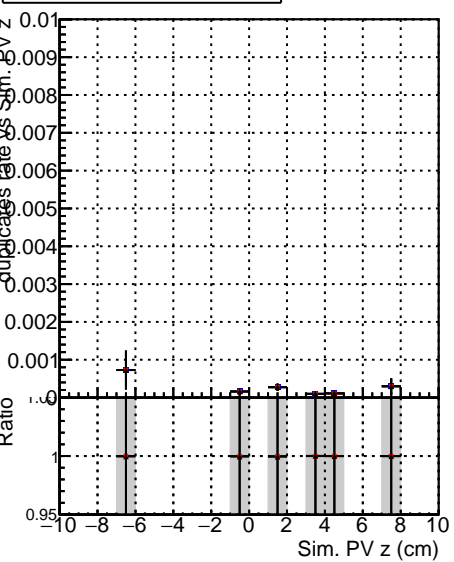

Fake rate vs vertpos**Duplicates Rate vs vertpos****Pileup rate vs vertpos**

Legend for Fake rate vs v:

- Blue line with circles: DQM_ttbarPU_mkFit_5iter
- Red line with circles: DQM_ttbarPU_mkFit_5iter_updatedPR111_update
- Black line with circles: DQM_ttbarPU_mkFit_5iter_updatedPR111_update_fixPropagation

Fake rate vs v**Fake rate vs. sim PV z****Duplicates Rate vs sim PV z****Pileup rate vs. sim PV z**