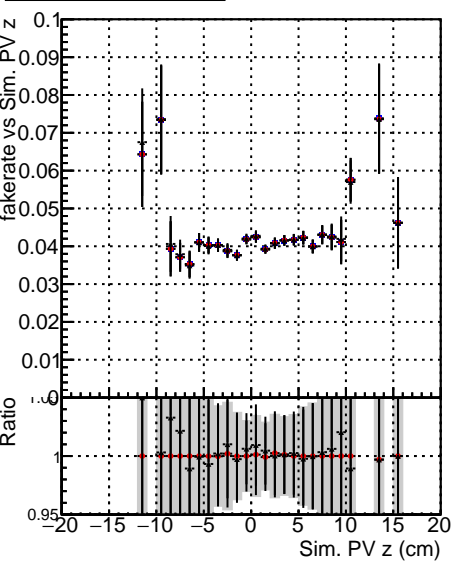

Fake rate vs vertpos**Duplicates Rate vs vertpos****Pileup rate vs vertpos**

Legend for Fake rate vs v:

- Blue line with circles: DQM_ttbarPU_mkFit_5iter
- Red line with circles: DQM_ttbarPU_mkFit_5iter_updatedPR111_update
- Black line with circles: DQM_ttbarPU_mkFit_5iter_updatedPR111_update_fixPropagation

Fake rate vs v**Fake rate vs. sim PV z****Duplicates Rate vs sim PV z****Pileup rate vs. sim PV z**