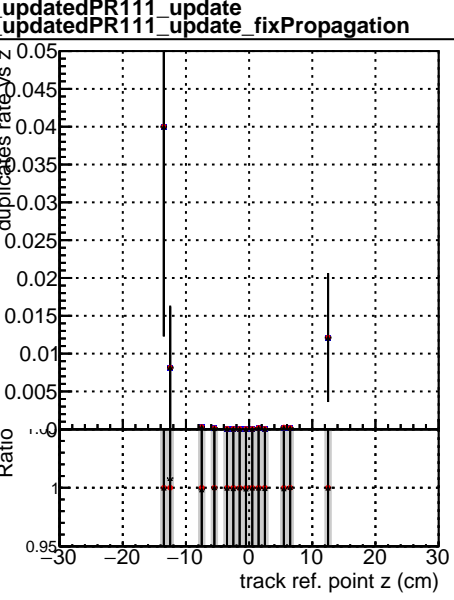

Fake rate vs vertpos**Duplicates Rate vs vertpos****Pileup rate vs vertpos**

Legend for Fake rate vs v:

- Blue line with circles: DQM_ttbarPU_mkFit_5iter
- Red line with circles: DQM_ttbarPU_mkFit_5iter_updatedPR111_update
- Black line with circles: DQM_ttbarPU_mkFit_5iter_updatedPR111_update_fixPropagation

Fake rate vs v**Fake rate vs. sim PV z****Duplicates Rate vs sim PV z****Pileup rate vs. sim PV z**