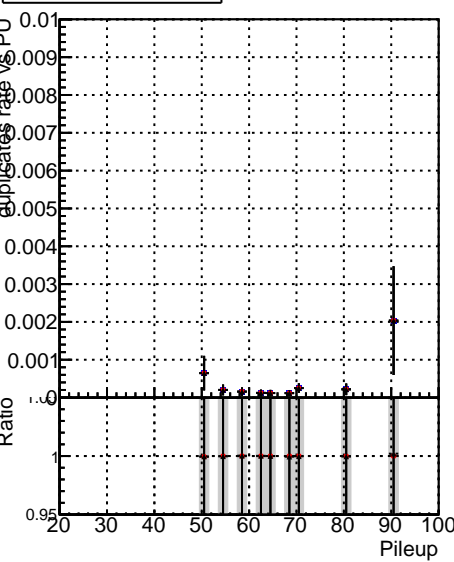

Fake rate vs dr**Duplicates Rate vs dr****Pileup rate vs dr**

—•— DQM_ttbarPU_mkFit_5iter
—•— DQM_ttbarPU_mkFit_5iter_updatedPR111_update
—•— DQM_ttbarPU_mkFit_5iter_updatedPR111_update_fixPropagation

Fake rate vs ΔR (track, jet)**Fake rate vs pu****Duplicates Rate vs pu****Pileup rate vs pu**