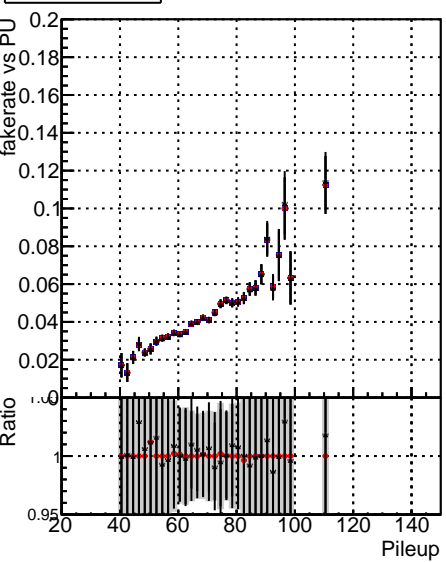

Fake rate vs dr**Duplicates Rate vs dr****Pileup rate vs dr**

—•— DQM_ttbarPU_mkFit_5iter
—•— DQM_ttbarPU_mkFit_5iter_updatedPR111_update
—•— DQM_ttbarPU_mkFit_5iter_updatedPR111_update_fixPropagation

Fake rate vs ΔR (track, jet)**Fake rate vs pu****Duplicates Rate vs pu****Pileup rate vs pu**