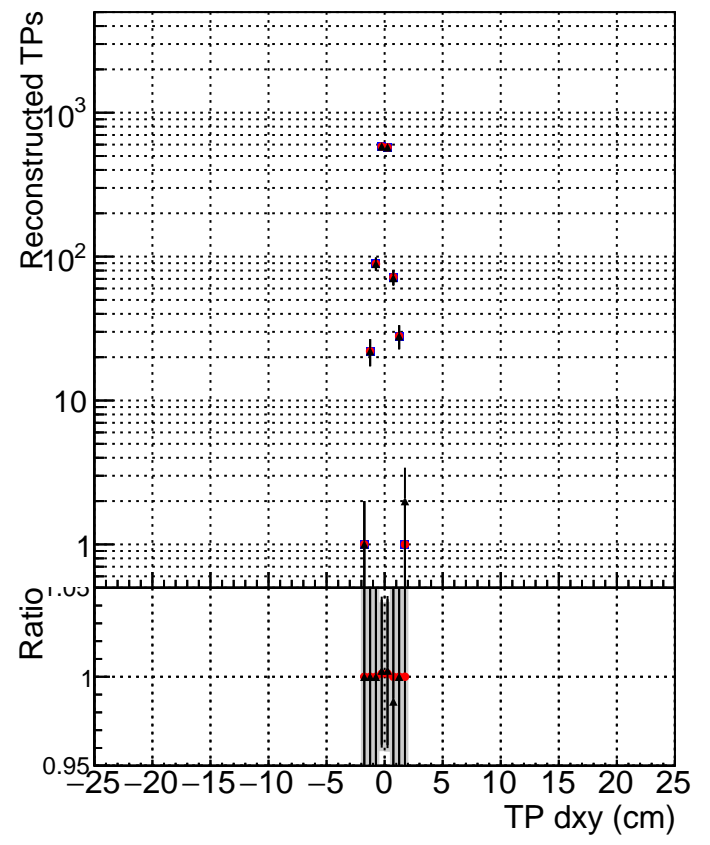

N of simulated tracks vs dxy

N of associated tracks (simToReco) vs dxy

N of simulated track

Legend:
■ DQM_ttbarPU_mkFit_5iter
● DQM_ttbarPU_mkFit_5iter_updatedPR111_update
▲ DQM_ttbarPU_mkFit_5iter_updatedPR111_update_fixPropagation