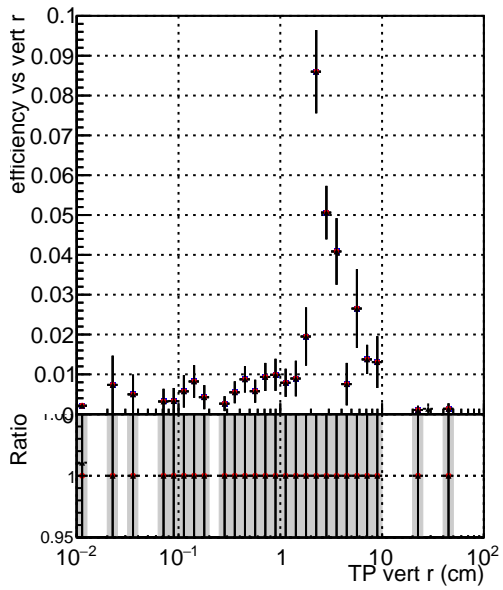

Efficiency vs vertpos**fake+duplicates vs vert r**

Legend for Efficiency vs. vert z and fake+duplicates vs. vert z:

- Blue line with circles: DQM_ttbarPU_mkFit_5iter
- Red line with circles: DQM_ttbarPU_mkFit_5iter_updatedPR111_update
- Black line with circles: DQM_ttbarPU_mkFit_5iter_updatedPR111_update_fixPropagation

Efficiency vs. vert z**Efficiency vs. sim PV z****fake+duplicates vs Sim. PV z**