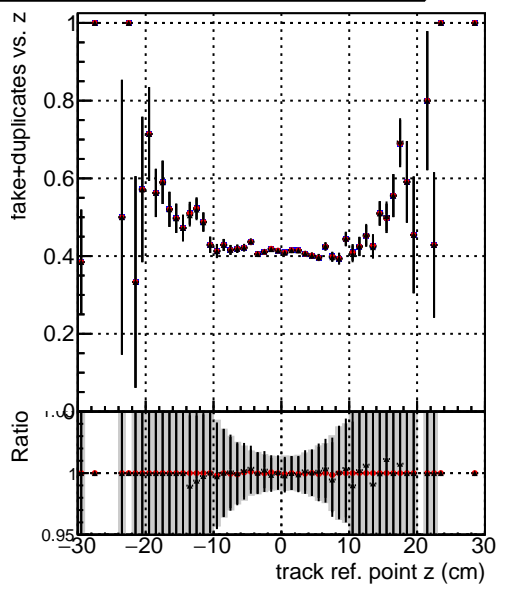

Efficiency vs vertpos**fake+duplicates vs vert r**

Legend for Efficiency vs. vert z and fake+duplicates vs. vert z:

- Blue line with circles: DQM_ttbarPU_mkFit_5iter
- Red line with circles: DQM_ttbarPU_mkFit_5iter_updatedPR111_update
- Black line with circles: DQM_ttbarPU_mkFit_5iter_updatedPR111_update_fixPropagation

Efficiency vs. vert z**Efficiency vs. sim PV z****fake+duplicates vs Sim. PV z**