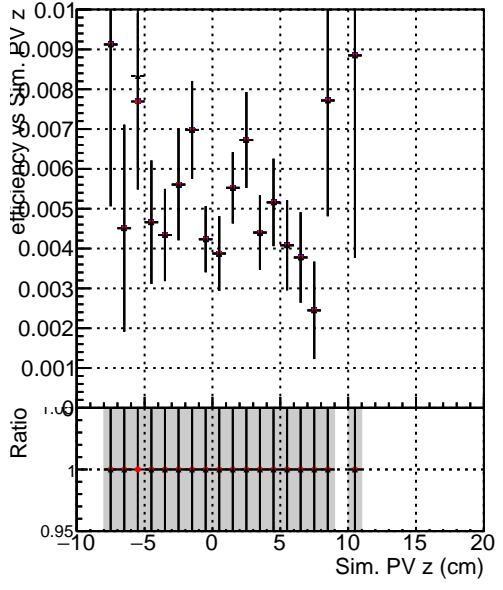

Efficiency vs vertpos**fake+duplicates vs vert r**

Legend for Efficiency vs. vert z and fake+duplicates vs. vert z:

- Blue line with circles: DQM_ttbarPU_mkFit_5iter
- Red line with circles: DQM_ttbarPU_mkFit_5iter_updatedPR111_update
- Black line with circles: DQM_ttbarPU_mkFit_5iter_updatedPR111_update_fixPropagation

Efficiency vs. vert z**Efficiency vs. sim PV z****fake+duplicates vs Sim. PV z**