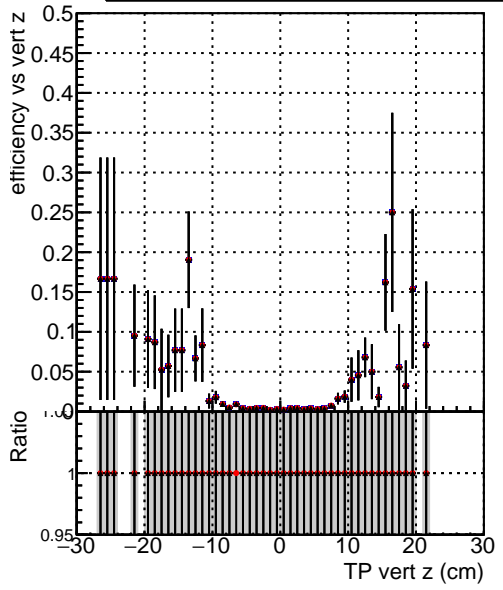

Efficiency vs vertpos**fake+duplicates vs vert r**

Legend for Efficiency vs. vert z and fake+duplicates vs. vert z:

- Blue line with circles: DQM_ttbarPU_mkFit_5iter
- Red line with circles: DQM_ttbarPU_mkFit_5iter_updatedPR111_update
- Black line with circles: DQM_ttbarPU_mkFit_5iter_updatedPR111_update_fixPropagation

Efficiency vs. vert z**Efficiency vs. sim PV z****fake+duplicates vs Sim. PV z**