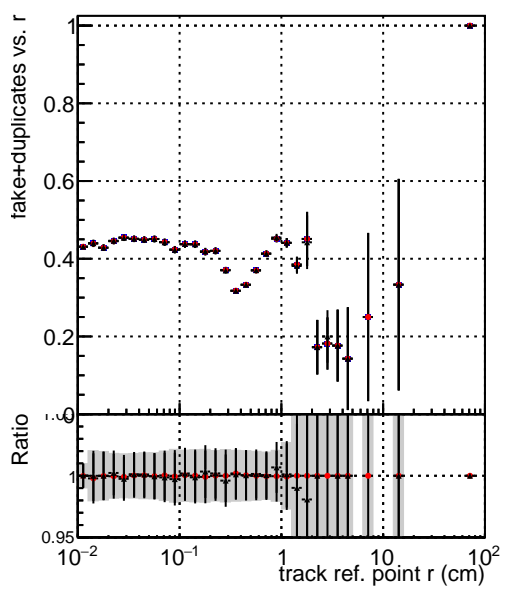

Efficiency vs vertpos**fake+duplicates vs vert r**

Legend for Efficiency vs. vert z and fake+duplicates vs. vert z:

- Blue line with circles: DQM_ttbarPU_mkFit_5iter
- Red line with circles: DQM_ttbarPU_mkFit_5iter_updatedPR111_update
- Black line with circles: DQM_ttbarPU_mkFit_5iter_updatedPR111_update_fixPropagation

Efficiency vs. vert z**Efficiency vs. sim PV z****fake+duplicates vs Sim. PV z**