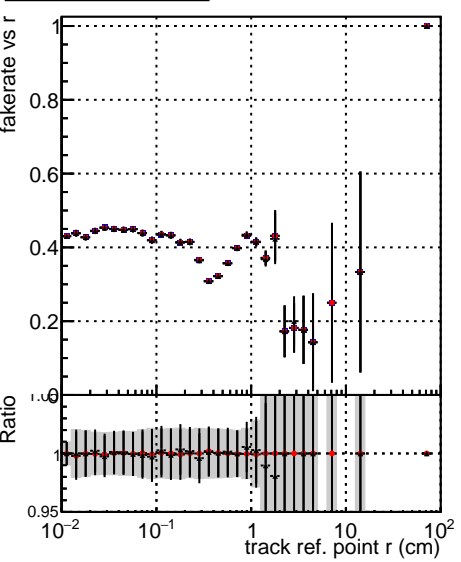

Fake rate vs vertpos**Duplicates Rate vs vertpos****Pileup rate vs vertpos****Fake rate vs v****Duplicates Rate vs v****Pileup rate vs v**

Legend for all plots:

- DQM_ttbarPU_mkFit_5iter
- DQM_ttbarPU_mkFit_5iter_updatedPR111_update
- DQM_ttbarPU_mkFit_5iter_updatedPR111_update_fixPropagation

Fake rate vs. sim PV z**Duplicates Rate vs sim PV z****Pileup rate vs. sim PV z**