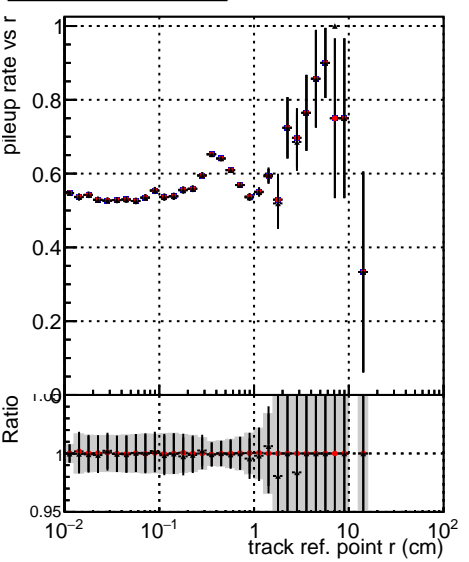

Fake rate vs vertpos**Duplicates Rate vs vertpos****Pileup rate vs vertpos****Fake rate vs v****Duplicates Rate vs v****Pileup rate vs v**

Legend for all plots:

- DQM_ttbarPU_mkFit_5iter
- DQM_ttbarPU_mkFit_5iter_updatedPR111_update
- DQM_ttbarPU_mkFit_5iter_updatedPR111_update_fixPropagation

Fake rate vs. sim PV z**Duplicates Rate vs sim PV z****Pileup rate vs. sim PV z**