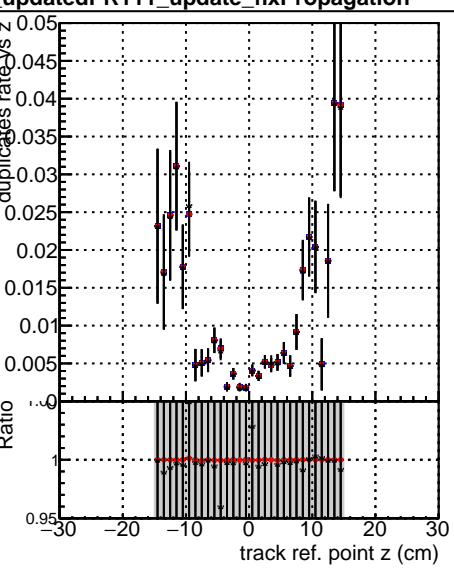

Fake rate vs vertpos**Duplicates Rate vs vertpos****Pileup rate vs vertpos****Fake rate vs v****Duplicates Rate vs v****Pileup rate vs v**

Legend for all plots:

- DQM_ttbarPU_mkFit_5iter
- DQM_ttbarPU_mkFit_5iter_updatedPR111_update
- DQM_ttbarPU_mkFit_5iter_updatedPR111_update_fixPropagation

Fake rate vs. sim PV z**Duplicates Rate vs sim PV z****Pileup rate vs. sim PV z**