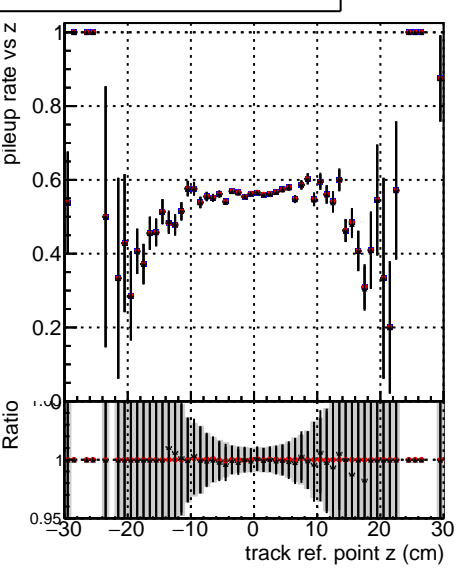

Fake rate vs vertpos**Duplicates Rate vs vertpos****Pileup rate vs vertpos****Fake rate vs v****Duplicates Rate vs v****Pileup rate vs v**

Legend for all plots:

- DQM_ttbarPU_mkFit_5iter
- DQM_ttbarPU_mkFit_5iter_updatedPR111_update
- DQM_ttbarPU_mkFit_5iter_updatedPR111_update_fixPropagation

Fake rate vs. sim PV z**Duplicates Rate vs sim PV z****Pileup rate vs. sim PV z**