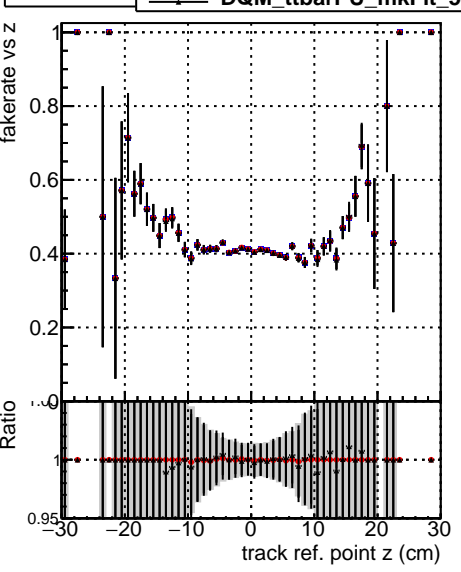

Fake rate vs vertpos**Duplicates Rate vs vertpos****Pileup rate vs vertpos****Fake rate vs v****Duplicates Rate vs v****Pileup rate vs v**

Legend for all plots:

- DQM_ttbarPU_mkFit_5iter
- DQM_ttbarPU_mkFit_5iter_updatedPR111_update
- DQM_ttbarPU_mkFit_5iter_updatedPR111_update_fixPropagation

Fake rate vs. sim PV z**Duplicates Rate vs sim PV z****Pileup rate vs. sim PV z**