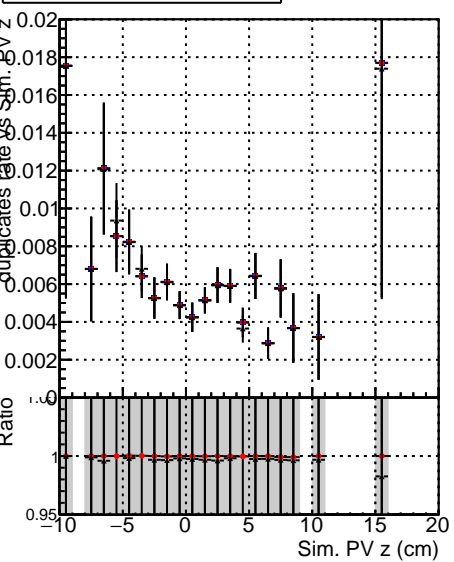

Fake rate vs vertpos**Duplicates Rate vs vertpos****Pileup rate vs vertpos****Fake rate vs v****Duplicates Rate vs v****Pileup rate vs v**

Legend for all plots:

- DQM_ttbarPU_mkFit_5iter
- DQM_ttbarPU_mkFit_5iter_updatedPR111_update
- DQM_ttbarPU_mkFit_5iter_updatedPR111_update_fixPropagation

Fake rate vs. sim PV z**Duplicates Rate vs sim PV z****Pileup rate vs. sim PV z**