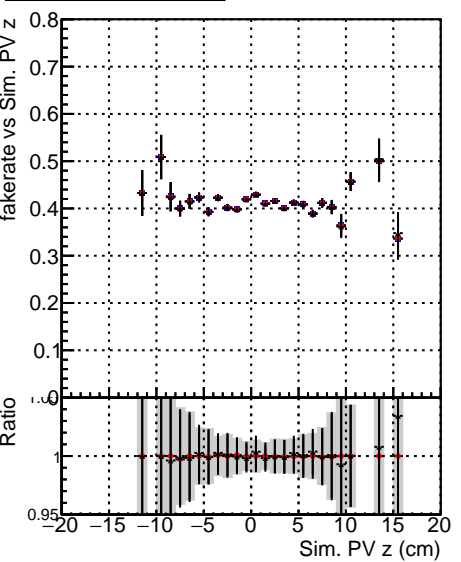

Fake rate vs vertpos**Duplicates Rate vs vertpos****Pileup rate vs vertpos****Fake rate vs v****Duplicates Rate vs v****Pileup rate vs v**

Legend for all plots:

- DQM_ttbarPU_mkFit_5iter
- DQM_ttbarPU_mkFit_5iter_updatedPR111_update
- DQM_ttbarPU_mkFit_5iter_updatedPR111_update_fixPropagation

Fake rate vs. sim PV z**Duplicates Rate vs sim PV z****Pileup rate vs. sim PV z**