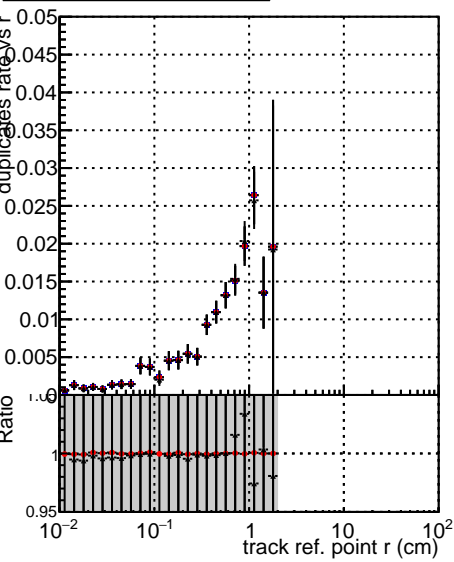

Fake rate vs vertpos**Duplicates Rate vs vertpos****Pileup rate vs vertpos****Fake rate vs v****Duplicates Rate vs v****Pileup rate vs v**

Legend for all plots:

- DQM_ttbarPU_mkFit_5iter
- DQM_ttbarPU_mkFit_5iter_updatedPR111_update
- DQM_ttbarPU_mkFit_5iter_updatedPR111_update_fixPropagation

Fake rate vs. sim PV z**Duplicates Rate vs sim PV z****Pileup rate vs. sim PV z**