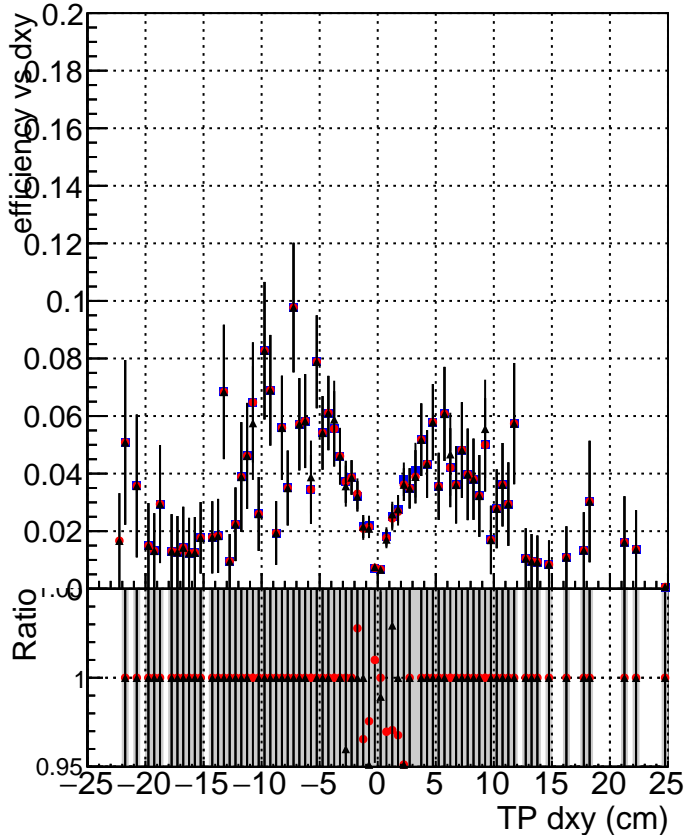

Efficiency vs Dxy

Efficiency vs Dz

- DQM_mkFit_TTbarPU50_extractedGeoms_rescaleError100
- DQM_mkFit_TTbarPU50_extractedGeoms_rescaleError100_pTCutOverlap0p0
- ▲ DQM_mkFit_TTbarPU50_extractedGeoms_rescaleError100_pTCutOverlap0p0_dynamicChi2CutOverlap