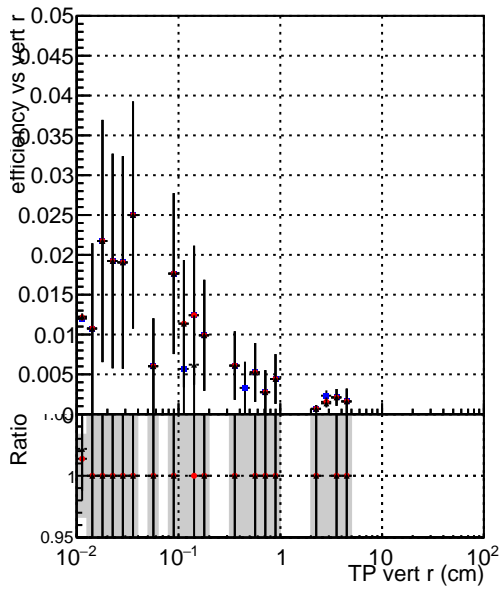

Efficiency vs vertpos

- DQM_mkFit_TTbarPU50_extractedGeoms_rescaleError100
- DQM_mkFit_TTbarPU50_extractedGeoms_rescaleError100_pTCutOverlap0p0
- DQM_mkFit_TTbarPU50_extractedGeoms_rescaleError100_pTCutOverlap0p0_dynamicChi2CutOverlap

Efficiency vs vert z

Efficiency vs. sim PV z