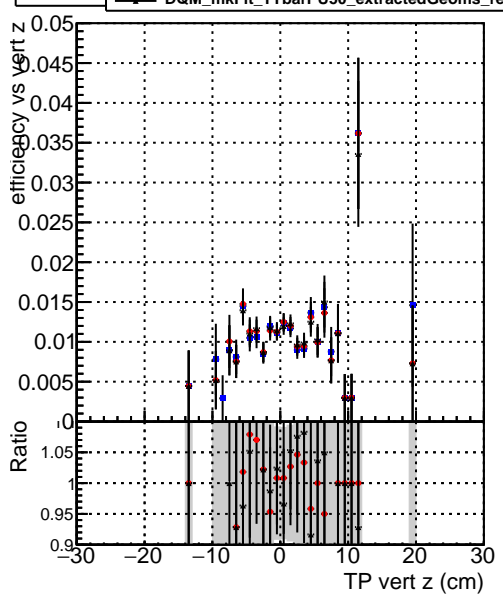

Efficiency vs vertpos

- DQM_mkFit_TTbarPU50_extractedGeoms_rescaleError100
- DQM_mkFit_TTbarPU50_extractedGeoms_rescaleError100_pTCutOverlap0p0
- DQM_mkFit_TTbarPU50_extractedGeoms_rescaleError100_pTCutOverlap0p0_dynamicChi2CutOverlap

Efficiency vs vert z

Efficiency vs. sim PV z