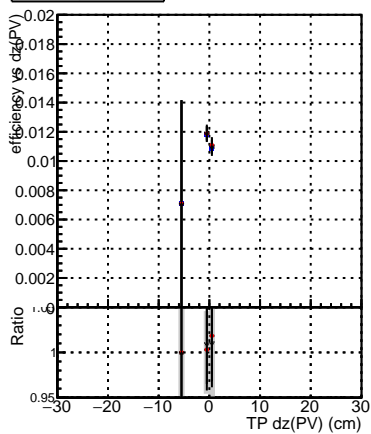

Efficiency vs Dxy(PV)

- DQM_mkFit_TTbarPU50_extractedGeoms_rescaleError100
- DQM_mkFit_TTbarPU50_extractedGeoms_rescaleError100_pTCutOverlap0p0
- DQM_mkFit_TTbarPU50_extractedGeoms_rescaleError100_pTCutOverlap0p0_dynamicChi2CutOverlap

Efficiency vs Dz(PV)

Efficiency vs Dz(PV)