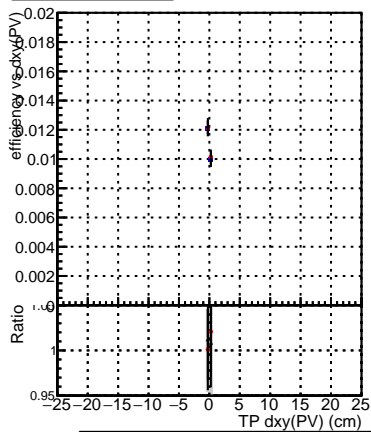

Efficiency vs Dxy(PV)

- DQM_mkFit_TTbarPU50_extractedGeoms_rescaleError100
- DQM_mkFit_TTbarPU50_extractedGeoms_rescaleError100_pTCutOverlap0p0
- DQM_mkFit_TTbarPU50_extractedGeoms_rescaleError100_pTCutOverlap0p0_dynamicChi2CutOverlap

Efficiency vs Dz(PV)

Efficiency vs Dz(PV)