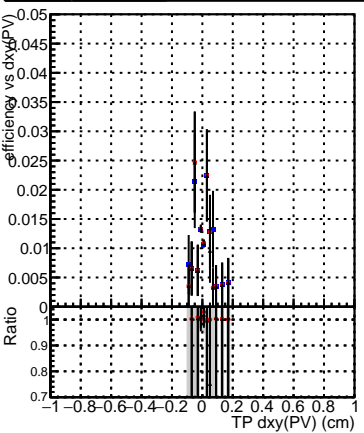

Efficiency vs Dxy(PV)

- DQM_mkFit_TTbarPU50_extractedGeoms_rescaleError100
- DQM_mkFit_TTbarPU50_extractedGeoms_rescaleError100_pTCutOverlap0p0
- DQM_mkFit_TTbarPU50_extractedGeoms_rescaleError100_pTCutOverlap0p0_dynamicChi2CutOverlap

Efficiency vs Dz(PV)

Efficiency vs Dz(PV)