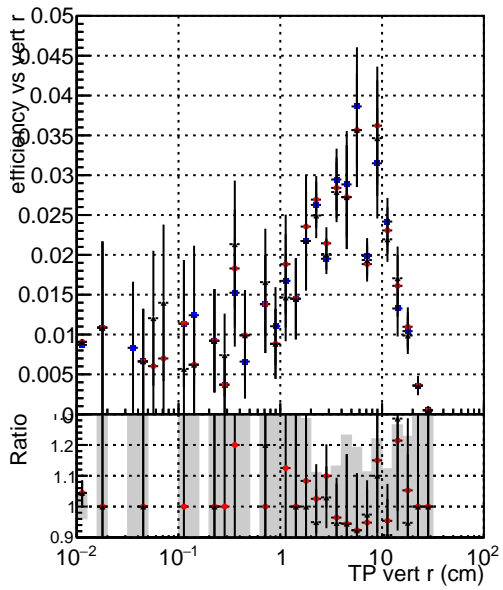

Efficiency vs vertpos

- DQM_mkFit_TTbarPU50_extractedGeoms_rescaleError100
- DQM_mkFit_TTbarPU50_extractedGeoms_rescaleError100_pTCutOverlap0p0
- DQM_mkFit_TTbarPU50_extractedGeoms_rescaleError100_pTCutOverlap0p0_dynamicChi2CutOverlap

Efficiency vs vert z

Efficiency vs. sim PV z