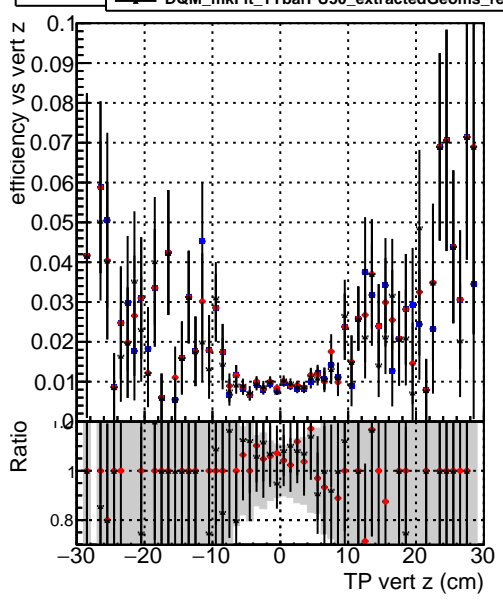

Efficiency vs vertpos

- DQM_mkFit_TTbarPU50_extractedGeoms_rescaleError100
- DQM_mkFit_TTbarPU50_extractedGeoms_rescaleError100_pTCutOverlap0p0
- DQM_mkFit_TTbarPU50_extractedGeoms_rescaleError100_pTCutOverlap0p0_dynamicChi2CutOverlap

Efficiency vs vert z

Efficiency vs. sim PV z