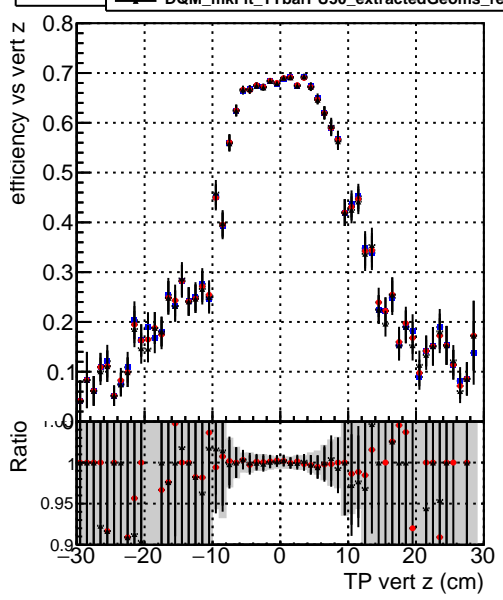

Efficiency vs vertpos

- DQM_mkFit_TTbarPU50_extractedGeoms_rescaleError100
- DQM_mkFit_TTbarPU50_extractedGeoms_rescaleError100_pTCutOverlap0p0
- DQM_mkFit_TTbarPU50_extractedGeoms_rescaleError100_pTCutOverlap0p0_dynamicChi2CutOverlap

Efficiency vs vert z

Efficiency vs. sim PV z