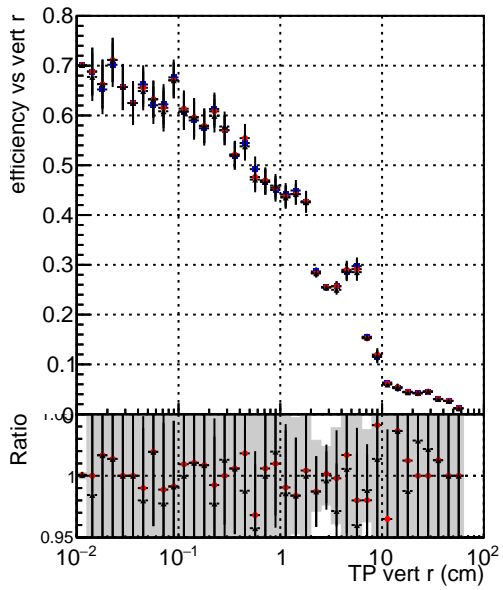

Efficiency vs vertpos

- DQM_mkFit_TTbarPU50_extractedGeoms_rescaleError100
- DQM_mkFit_TTbarPU50_extractedGeoms_rescaleError100_pTCutOverlap0p0
- DQM_mkFit_TTbarPU50_extractedGeoms_rescaleError100_pTCutOverlap0p0_dynamicChi2CutOverlap

Efficiency vs vert z

Efficiency vs. sim PV z