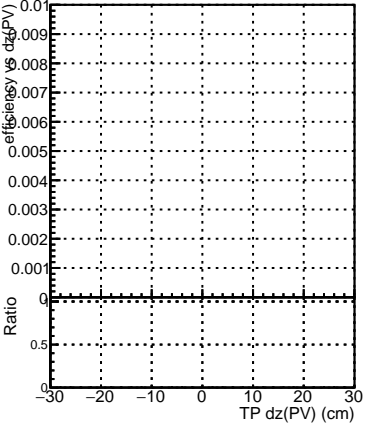

Efficiency vs Dxy(PV)

- DQM_mkFit_TTbarPU50_extractedGeoms_rescaleError100
- DQM_mkFit_TTbarPU50_extractedGeoms_rescaleError100_pTCutOverlap0p0
- DQM_mkFit_TTbarPU50_extractedGeoms_rescaleError100_pTCutOverlap0p0_dynamicChi2CutOverlap

Efficiency vs Dz(PV)

Efficiency vs Dz(PV)