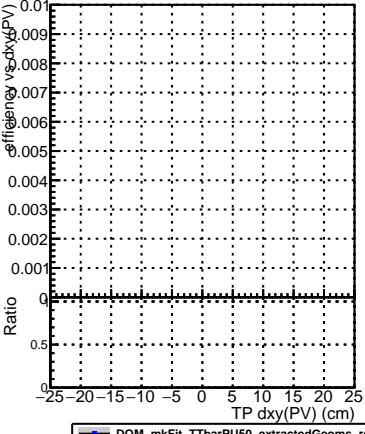

Efficiency vs Dxy(PV)

- DQM_mkFit_TTbarPU50_extractedGeoms_rescaleError100
- DQM_mkFit_TTbarPU50_extractedGeoms_rescaleError100_pTCutOverlap0p0
- DQM_mkFit_TTbarPU50_extractedGeoms_rescaleError100_pTCutOverlap0p0_dynamicChi2CutOverlap

Efficiency vs Dz(PV)

Efficiency vs Dz(PV)