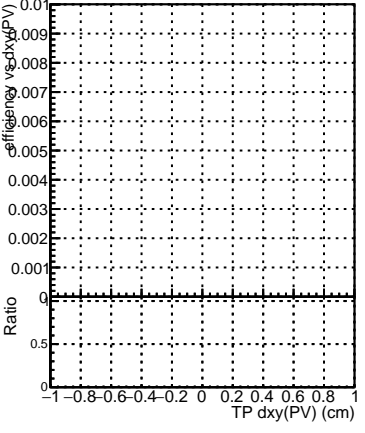

Efficiency vs Dxy(PV)

- DQM_mkFit_TTbarPU50_extractedGeoms_rescaleError100
- DQM_mkFit_TTbarPU50_extractedGeoms_rescaleError100_pTCutOverlap0p0
- DQM_mkFit_TTbarPU50_extractedGeoms_rescaleError100_pTCutOverlap0p0_dynamicChi2CutOverlap

Efficiency vs Dz(PV)

Efficiency vs Dz(PV)