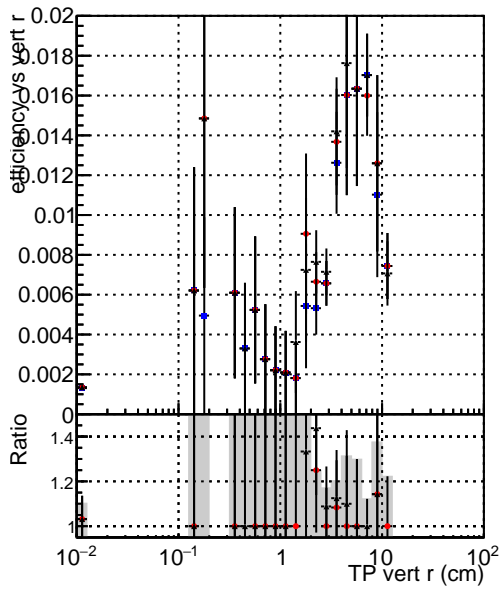

Efficiency vs vertpos

- DQM\_mkFit\_TTbarPU50\_extractedGeoms\_rescaleError100
- DQM\_mkFit\_TTbarPU50\_extractedGeoms\_rescaleError100\_pTCutOverlap0p0
- DQM\_mkFit\_TTbarPU50\_extractedGeoms\_rescaleError100\_pTCutOverlap0p0\_dynamicChi2CutOverlap

Efficiency vs vert z

Efficiency vs. sim PV z