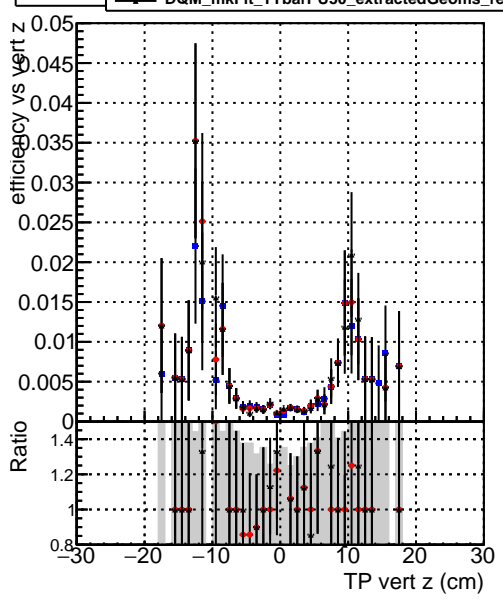

Efficiency vs vertpos

- DQM\_mkFit\_TTbarPU50\_extractedGeoms\_rescaleError100
- DQM\_mkFit\_TTbarPU50\_extractedGeoms\_rescaleError100\_pTCutOverlap0p0
- DQM\_mkFit\_TTbarPU50\_extractedGeoms\_rescaleError100\_pTCutOverlap0p0\_dynamicChi2CutOverlap

Efficiency vs vert z

Efficiency vs. sim PV z