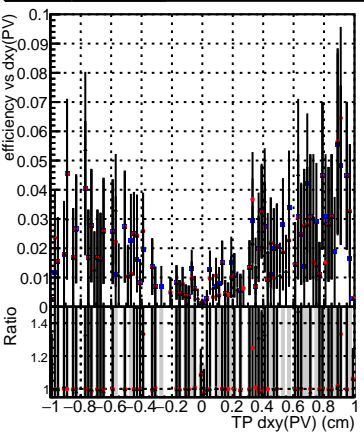

Efficiency vs Dxy(PV)

Efficiency vs Dxy(PV) - Legend

- DQM_mkFit_TTbarPU50_extractedGeoms_rescaleError100
- DQM_mkFit_TTbarPU50_extractedGeoms_rescaleError100_pTCutOverlap0p0
- DQM_mkFit_TTbarPU50_extractedGeoms_rescaleError100_pTCutOverlap0p0_dynamicChi2CutOverlap

Efficiency vs Dz(PV)

Efficiency vs Dz(PV)