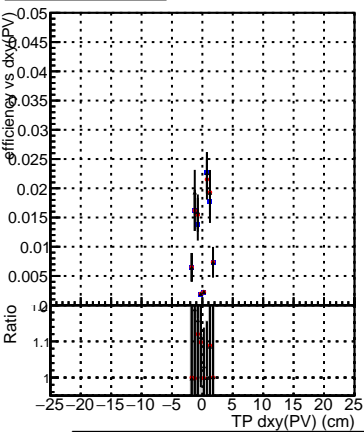

Efficiency vs Dxy(PV)

Efficiency vs Dxy(PV) - Legend

- DQM_mkFit_TTbarPU50_extractedGeoms_rescaleError100
- DQM_mkFit_TTbarPU50_extractedGeoms_rescaleError100_pTCutOverlap0p0
- DQM_mkFit_TTbarPU50_extractedGeoms_rescaleError100_pTCutOverlap0p0_dynamicChi2CutOverlap

Efficiency vs Dz(PV)

Efficiency vs Dz(PV)