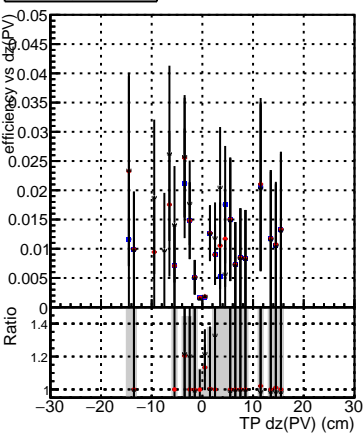

Efficiency vs Dxy(PV)

Efficiency vs Dxy(PV) - Legend

- DQM_mkFit_TTbarPU50_extractedGeoms_rescaleError100
- DQM_mkFit_TTbarPU50_extractedGeoms_rescaleError100_pTCutOverlap0p0
- DQM_mkFit_TTbarPU50_extractedGeoms_rescaleError100_pTCutOverlap0p0_dynamicChi2CutOverlap

Efficiency vs Dz(PV)

Efficiency vs Dz(PV)