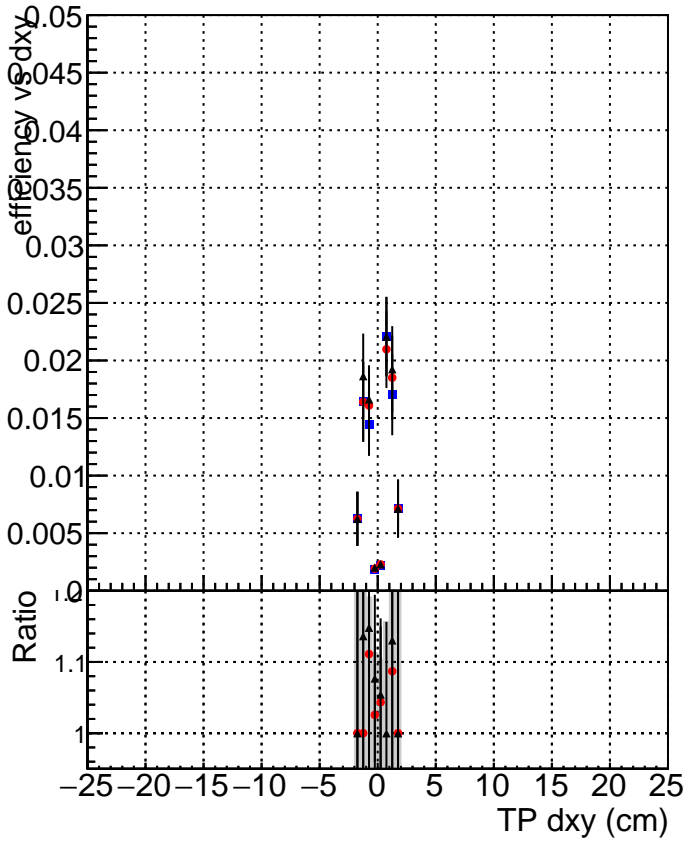

Efficiency vs Dxy

Efficiency vs Dz

- DQM_mkFit_TTbarPU50_extractedGeoms_rescaleError100
- DQM_mkFit_TTbarPU50_extractedGeoms_rescaleError100_pTCutOverlap0p0
- ▲ DQM_mkFit_TTbarPU50_extractedGeoms_rescaleError100_pTCutOverlap0p0_dynamicChi2CutOverlap