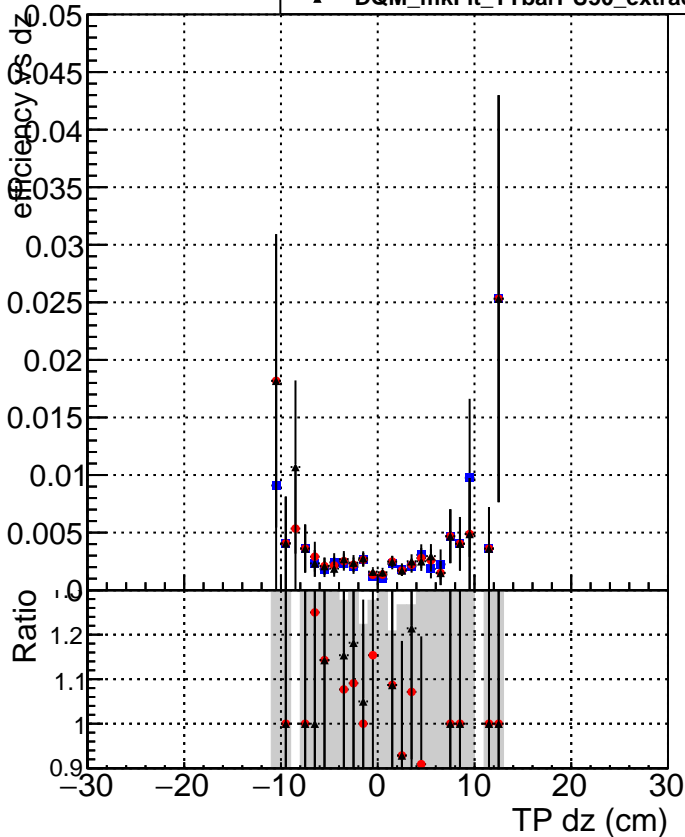

Efficiency vs Dxy

Efficiency vs Dz

- DQM_mkFit_TTbarPU50_extractedGeoms_rescaleError100
- DQM_mkFit_TTbarPU50_extractedGeoms_rescaleError100_pTCutOverlap0p0
- ▲ DQM_mkFit_TTbarPU50_extractedGeoms_rescaleError100_pTCutOverlap0p0_dynamicChi2CutOverlap