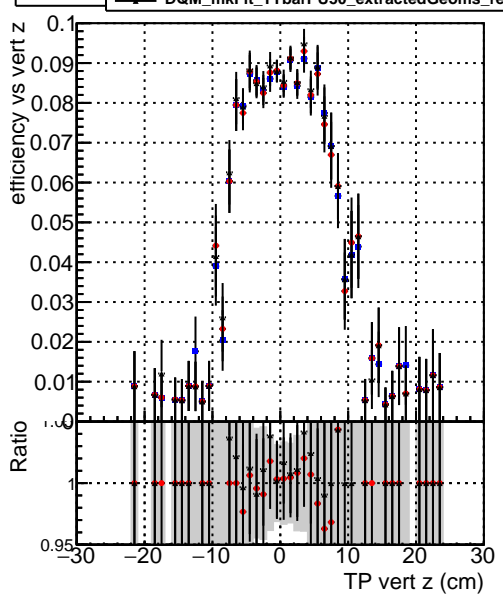

Efficiency vs vertpos

- DQM\_mkFit\_TTbarPU50\_extractedGeoms\_rescaleError100
- DQM\_mkFit\_TTbarPU50\_extractedGeoms\_rescaleError100\_pTCutOverlap0p0
- DQM\_mkFit\_TTbarPU50\_extractedGeoms\_rescaleError100\_pTCutOverlap0p0\_dynamicChi2CutOverlap

Efficiency vs vert z

Efficiency vs. sim PV z