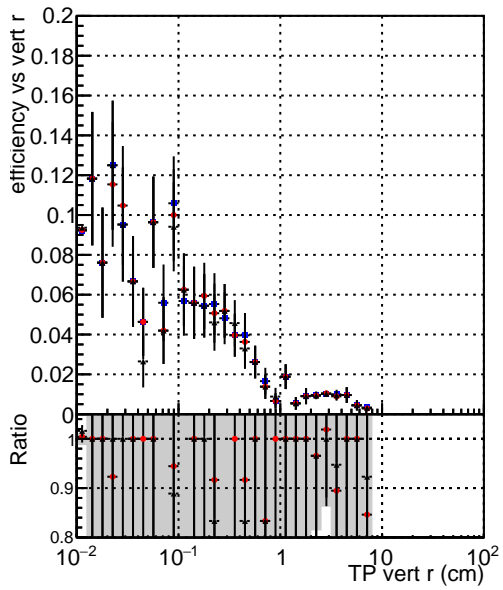

Efficiency vs vertpos

- DQM\_mkFit\_TTbarPU50\_extractedGeoms\_rescaleError100
- DQM\_mkFit\_TTbarPU50\_extractedGeoms\_rescaleError100\_pTCutOverlap0p0
- DQM\_mkFit\_TTbarPU50\_extractedGeoms\_rescaleError100\_pTCutOverlap0p0\_dynamicChi2CutOverlap

Efficiency vs vert z

Efficiency vs. sim PV z