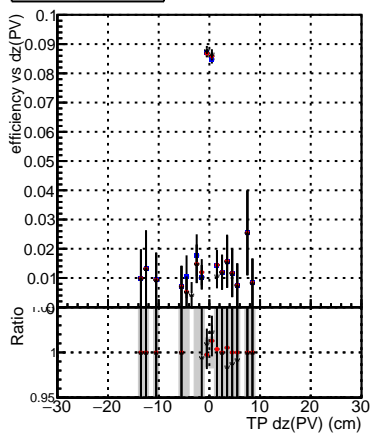

Efficiency vs Dxy(PV)

- DQM\_mkFit\_TTbarPU50\_extractedGeoms\_rescaleError100
- DQM\_mkFit\_TTbarPU50\_extractedGeoms\_rescaleError100\_pTCutOverlap0p0
- DQM\_mkFit\_TTbarPU50\_extractedGeoms\_rescaleError100\_pTCutOverlap0p0\_dynamicChi2CutOverlap

Efficiency vs Dz(PV)

Efficiency vs Dz(PV)