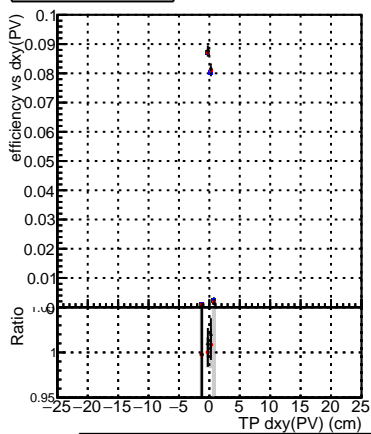

Efficiency vs Dxy(PV)

- DQM\_mkFit\_TTbarPU50\_extractedGeoms\_rescaleError100
- DQM\_mkFit\_TTbarPU50\_extractedGeoms\_rescaleError100\_pTCutOverlap0p0
- DQM\_mkFit\_TTbarPU50\_extractedGeoms\_rescaleError100\_pTCutOverlap0p0\_dynamicChi2CutOverlap

Efficiency vs Dz(PV)

Efficiency vs Dz(PV)