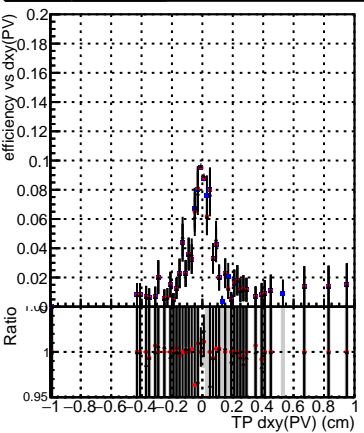

Efficiency vs Dxy(PV)

- DQM\_mkFit\_TTbarPU50\_extractedGeoms\_rescaleError100
- DQM\_mkFit\_TTbarPU50\_extractedGeoms\_rescaleError100\_pTCutOverlap0p0
- DQM\_mkFit\_TTbarPU50\_extractedGeoms\_rescaleError100\_pTCutOverlap0p0\_dynamicChi2CutOverlap

Efficiency vs Dz(PV)

Efficiency vs Dz(PV)