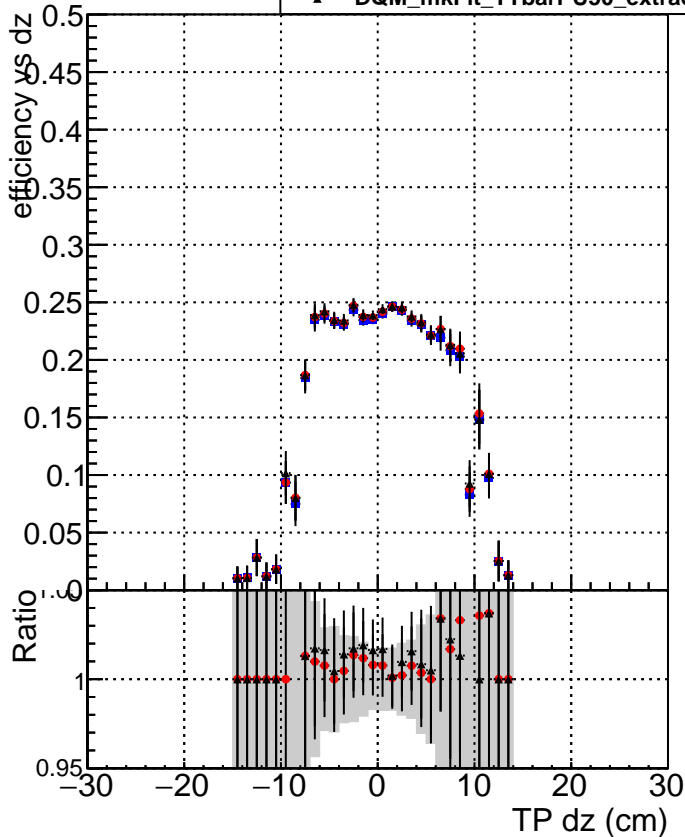

Efficiency vs Dxy

Efficiency vs Dz

- DQM_mkFit_TTbarPU50_extractedGeoms_rescaleError100
- DQM_mkFit_TTbarPU50_extractedGeoms_rescaleError100_pTCutOverlap0p0
- ▲ DQM_mkFit_TTbarPU50_extractedGeoms_rescaleError100_pTCutOverlap0p0_dynamicChi2CutOverlap