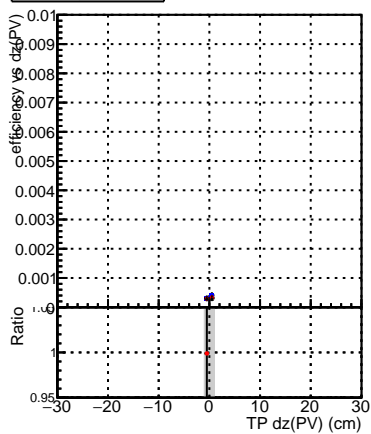

Efficiency vs Dxy(PV)

- DQM\_mkFit\_TTbarPU50\_extractedGeoms\_rescaleError100
- DQM\_mkFit\_TTbarPU50\_extractedGeoms\_rescaleError100\_pTCutOverlap0p0
- DQM\_mkFit\_TTbarPU50\_extractedGeoms\_rescaleError100\_pTCutOverlap0p0\_dynamicChi2CutOverlap

Efficiency vs Dz(PV)

Efficiency vs Dz(PV)