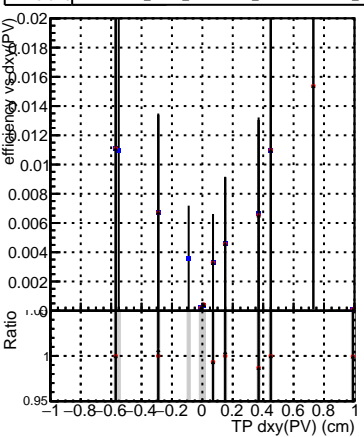

Efficiency vs Dxy(PV)

- DQM\_mkFit\_TTbarPU50\_extractedGeoms\_rescaleError100
- DQM\_mkFit\_TTbarPU50\_extractedGeoms\_rescaleError100\_pTCutOverlap0p0
- DQM\_mkFit\_TTbarPU50\_extractedGeoms\_rescaleError100\_pTCutOverlap0p0\_dynamicChi2CutOverlap

Efficiency vs Dz(PV)

Efficiency vs Dz(PV)