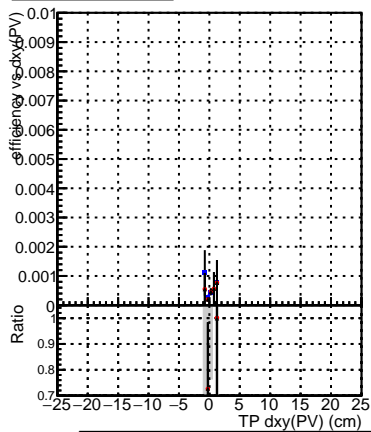

Efficiency vs Dxy(PV)

- DQM\_mkFit\_TTbarPU50\_extractedGeoms\_rescaleError100
- DQM\_mkFit\_TTbarPU50\_extractedGeoms\_rescaleError100\_pTCutOverlap0p0
- DQM\_mkFit\_TTbarPU50\_extractedGeoms\_rescaleError100\_pTCutOverlap0p0\_dynamicChi2CutOverlap

Efficiency vs Dz(PV)

Efficiency vs Dz(PV)