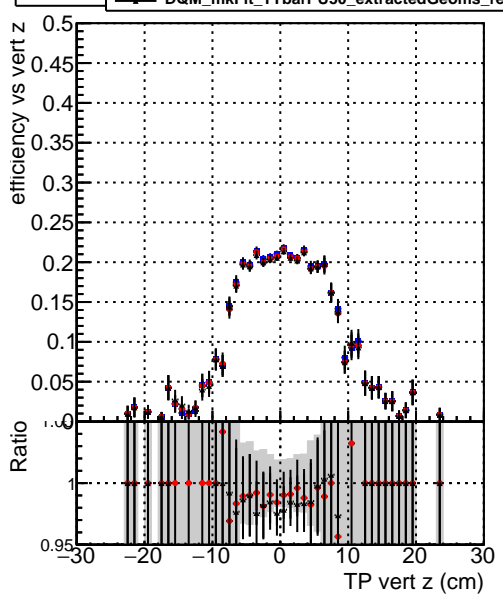

Efficiency vs vertpos

- DQM_mkFit_TTbarPU50_extractedGeoms_rescaleError100
- DQM_mkFit_TTbarPU50_extractedGeoms_rescaleError100_pTCutOverlap0p0
- DQM_mkFit_TTbarPU50_extractedGeoms_rescaleError100_pTCutOverlap0p0_dynamicChi2CutOverlap

Efficiency vs vert z

Efficiency vs. sim PV z