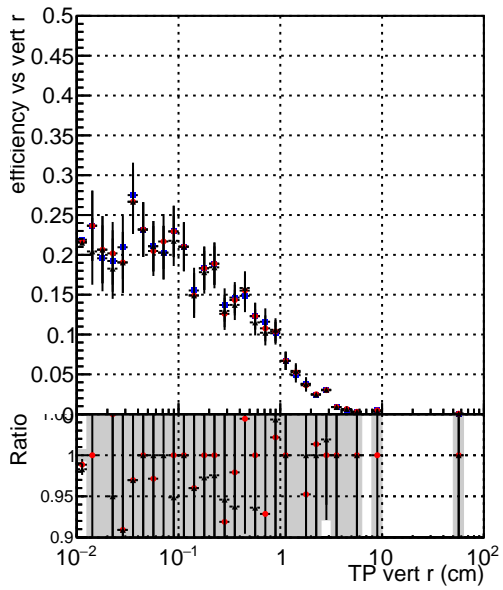

Efficiency vs vertpos

- DQM_mkFit_TTbarPU50_extractedGeoms_rescaleError100
- DQM_mkFit_TTbarPU50_extractedGeoms_rescaleError100_pTCutOverlap0p0
- DQM_mkFit_TTbarPU50_extractedGeoms_rescaleError100_pTCutOverlap0p0_dynamicChi2CutOverlap

Efficiency vs vert z

Efficiency vs. sim PV z