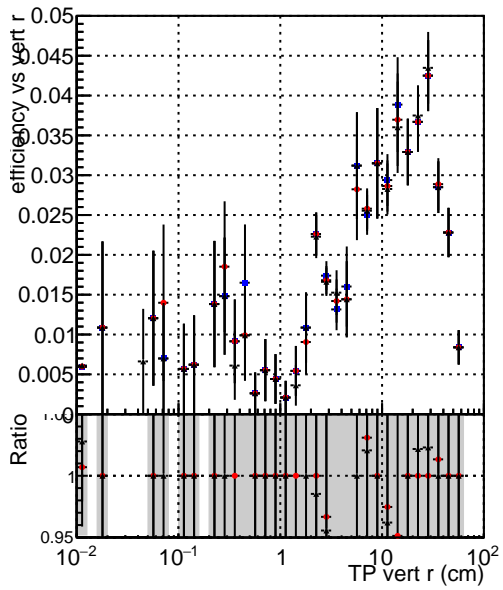

Efficiency vs vertpos

- DQM_mkFit_TTbarPU50_extractedGeoms_rescaleError100
- DQM_mkFit_TTbarPU50_extractedGeoms_rescaleError100_pTCutOverlap0p0
- DQM_mkFit_TTbarPU50_extractedGeoms_rescaleError100_pTCutOverlap0p0_dynamicChi2CutOverlap

Efficiency vs vert z

Efficiency vs. sim PV z