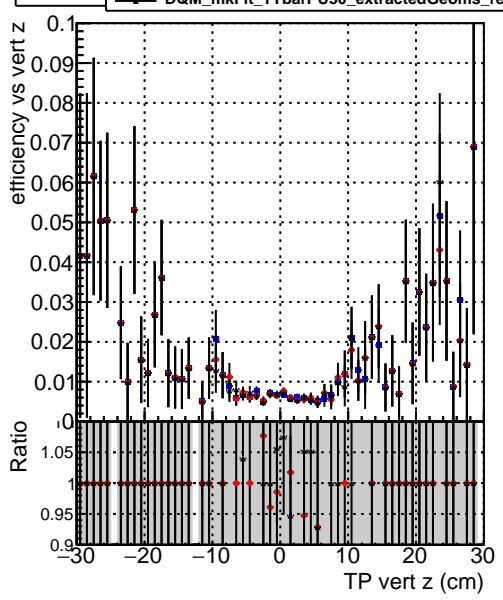

Efficiency vs vertpos

- DQM_mkFit_TTbarPU50_extractedGeoms_rescaleError100
- DQM_mkFit_TTbarPU50_extractedGeoms_rescaleError100_pTCutOverlap0p0
- DQM_mkFit_TTbarPU50_extractedGeoms_rescaleError100_pTCutOverlap0p0_dynamicChi2CutOverlap

Efficiency vs vert z

Efficiency vs. sim PV z