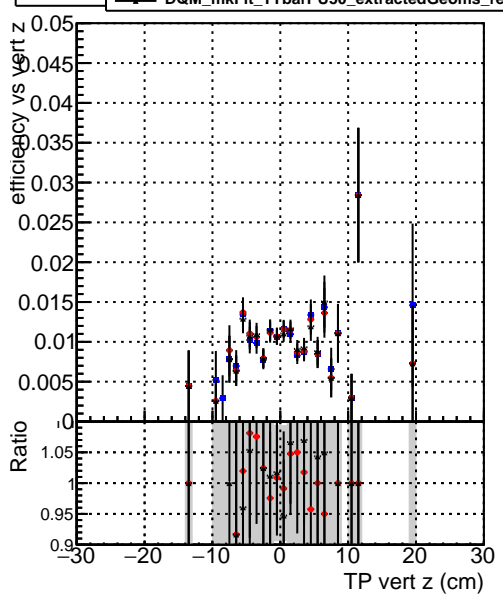

Efficiency vs vertpos

- DQM\_mkFit\_TTbarPU50\_extractedGeoms\_rescaleError100
- DQM\_mkFit\_TTbarPU50\_extractedGeoms\_rescaleError100\_pTCutOverlap0p0
- DQM\_mkFit\_TTbarPU50\_extractedGeoms\_rescaleError100\_pTCutOverlap0p0\_dynamicChi2CutOverlap

Efficiency vs vert z

Efficiency vs. sim PV z