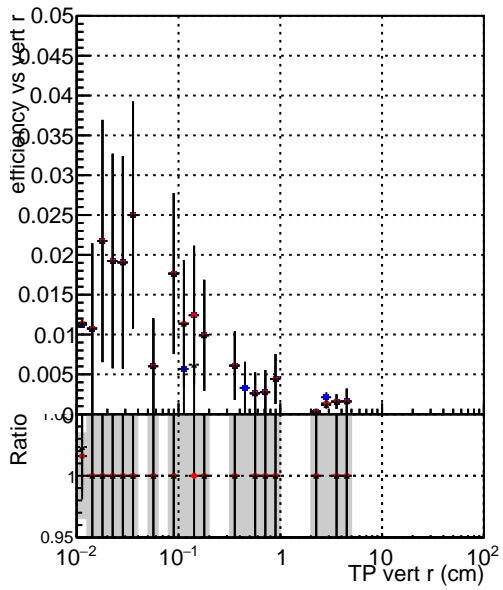

Efficiency vs vertpos

- DQM\_mkFit\_TTbarPU50\_extractedGeoms\_rescaleError100
- DQM\_mkFit\_TTbarPU50\_extractedGeoms\_rescaleError100\_pTCutOverlap0p0
- DQM\_mkFit\_TTbarPU50\_extractedGeoms\_rescaleError100\_pTCutOverlap0p0\_dynamicChi2CutOverlap

Efficiency vs vert z

Efficiency vs. sim PV z