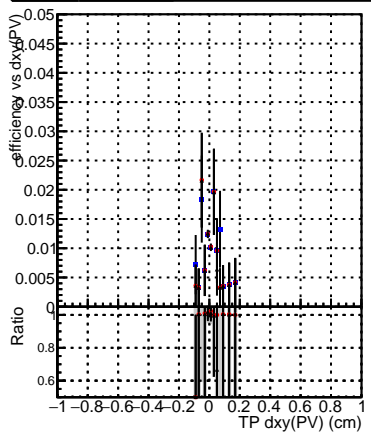

Efficiency vs Dxy(PV)

- DQM_mkFit_TTbarPU50_extractedGeoms_rescaleError100
- DQM_mkFit_TTbarPU50_extractedGeoms_rescaleError100_pTCutOverlap0p0
- DQM_mkFit_TTbarPU50_extractedGeoms_rescaleError100_pTCutOverlap0p0_dynamicChi2CutOverlap

Efficiency

Efficiency vs Dz(PV)

Efficiency vs Dz(PV)