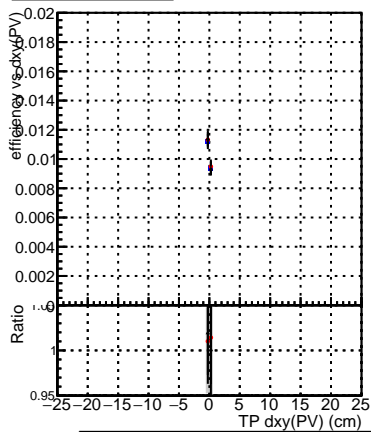

Efficiency vs Dxy(PV)

- DQM_mkFit_TTbarPU50_extractedGeoms_rescaleError100
- DQM_mkFit_TTbarPU50_extractedGeoms_rescaleError100_pTCutOverlap0p0
- DQM_mkFit_TTbarPU50_extractedGeoms_rescaleError100_pTCutOverlap0p0_dynamicChi2CutOverlap

Efficiency

Efficiency vs Dz(PV)

Efficiency vs Dz(PV)