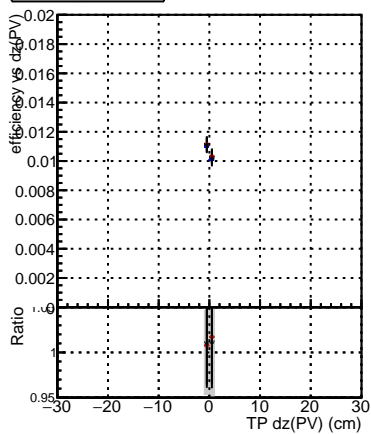

Efficiency vs Dxy(PV)

- DQM_mkFit_TTbarPU50_extractedGeoms_rescaleError100
- DQM_mkFit_TTbarPU50_extractedGeoms_rescaleError100_pTCutOverlap0p0
- DQM_mkFit_TTbarPU50_extractedGeoms_rescaleError100_pTCutOverlap0p0_dynamicChi2CutOverlap

Efficiency

Efficiency vs Dz(PV)

Efficiency vs Dz(PV)