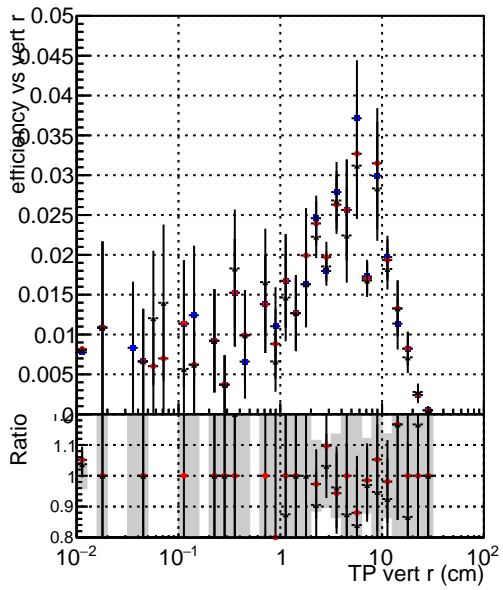

Efficiency vs vertpos

- DQM_mkFit_TTbarPU50_extractedGeoms_rescaleError100
- DQM_mkFit_TTbarPU50_extractedGeoms_rescaleError100_pTCutOverlap0p0
- DQM_mkFit_TTbarPU50_extractedGeoms_rescaleError100_pTCutOverlap0p0_dynamicChi2CutOverlap

Efficiency vs vert z

Efficiency vs. sim PV z