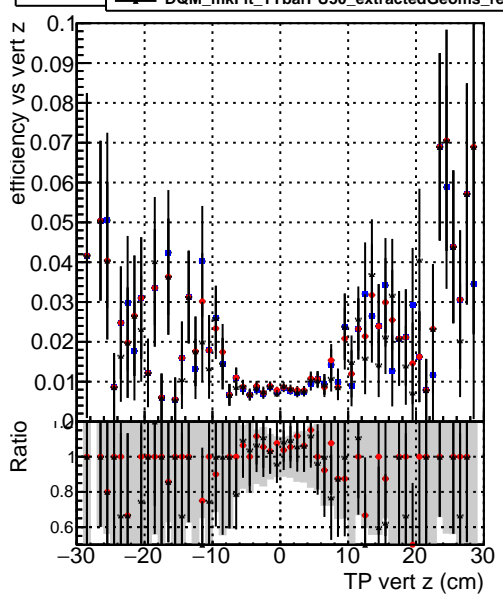

Efficiency vs vertpos

- DQM_mkFit_TTbarPU50_extractedGeoms_rescaleError100
- DQM_mkFit_TTbarPU50_extractedGeoms_rescaleError100_pTCutOverlap0p0
- DQM_mkFit_TTbarPU50_extractedGeoms_rescaleError100_pTCutOverlap0p0_dynamicChi2CutOverlap

Efficiency vs vert z

Efficiency vs. sim PV z