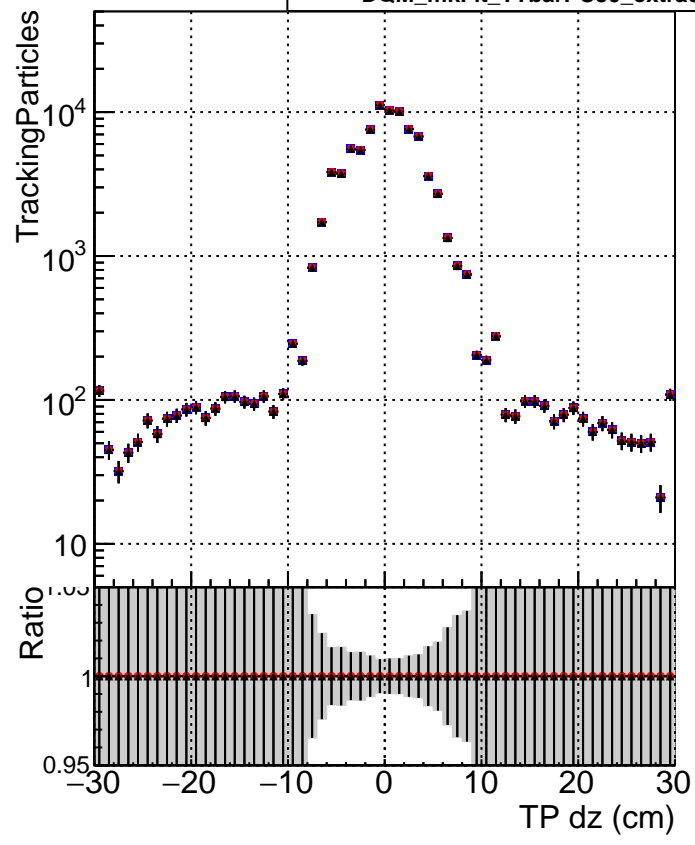

**N of simulated tracks vs dxy**

**N of associated tracks (simToReco) vs dxy**

**N of simulated track**

Legend for associated tracks:  
- Blue square: DQM\_mkFit\_TTbarPU50\_extractedGeoms\_rescaleError100  
- Red circle: DQM\_mkFit\_TTbarPU50\_extractedGeoms\_rescaleError100\_pTCutOverlap0p0  
- Black triangle: DQM\_mkFit\_TTbarPU50\_extractedGeoms\_rescaleError100\_pTCutOverlap0p0\_dynamicChi2CutOverlap