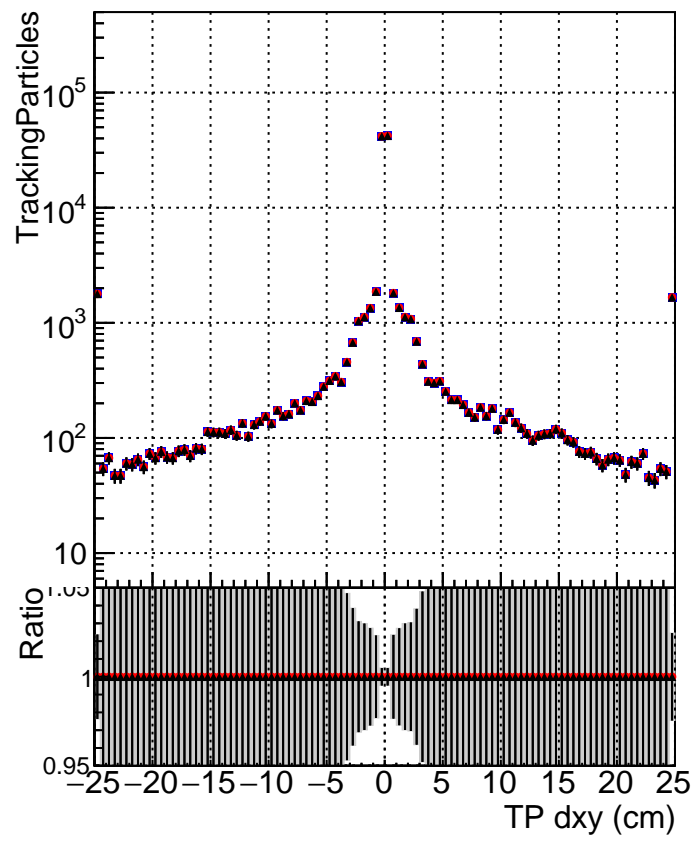

**N of simulated tracks vs dxy**

**N of associated tracks (simToReco) vs dxy**

**N of simulated track**

Legend for associated tracks:  
- Blue square: DQM\_mkFit\_TTbarPU50\_extractedGeoms\_rescaleError100  
- Red circle: DQM\_mkFit\_TTbarPU50\_extractedGeoms\_rescaleError100\_pTCutOverlap0p0  
- Black triangle: DQM\_mkFit\_TTbarPU50\_extractedGeoms\_rescaleError100\_pTCutOverlap0p0\_dynamicChi2CutOverlap