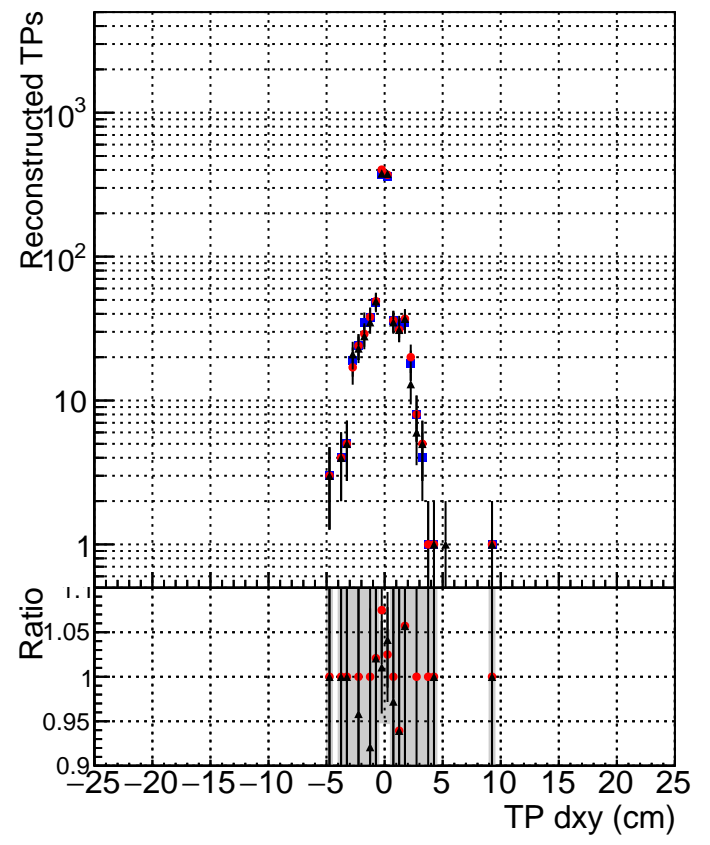

**N of simulated tracks vs dxy**

**N of associated tracks (simToReco) vs dxy**

**N of simulated track**

Legend for associated tracks:  
- Blue square: DQM\_mkFit\_TTbarPU50\_extractedGeoms\_rescaleError100  
- Red circle: DQM\_mkFit\_TTbarPU50\_extractedGeoms\_rescaleError100\_pTCutOverlap0p0  
- Black triangle: DQM\_mkFit\_TTbarPU50\_extractedGeoms\_rescaleError100\_pTCutOverlap0p0\_dynamicChi2CutOverlap