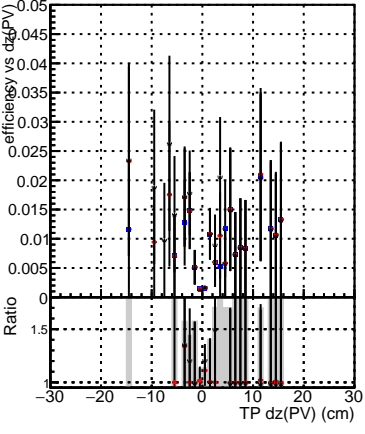

Efficiency vs Dxy(PV)

Legend for Efficiency vs Dxy(PV):

- DQM_mkFit_TTbarPU50_extractedGeoms_rescaleError100
- DQM_mkFit_TTbarPU50_extractedGeoms_rescaleError100_pTCutOverlap0p0
- DQM_mkFit_TTbarPU50_extractedGeoms_rescaleError100_pTCutOverlap0p0_dynamicChi2CutOverlap

Efficiency vs Dz(PV)

Efficiency vs Dz(PV)