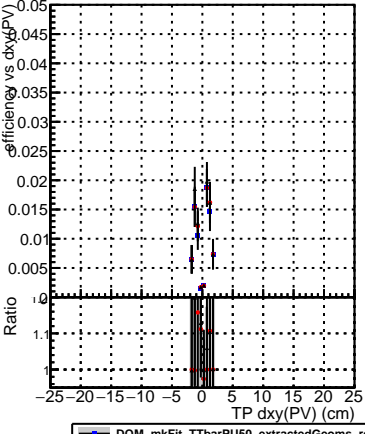

Efficiency vs Dxy(PV)

Legend for Efficiency vs Dxy(PV):

- DQM_mkFit_TTbarPU50_extractedGeoms_rescaleError100
- DQM_mkFit_TTbarPU50_extractedGeoms_rescaleError100_pTCutOverlap0p0
- DQM_mkFit_TTbarPU50_extractedGeoms_rescaleError100_pTCutOverlap0p0_dynamicChi2CutOverlap

Efficiency vs Dz(PV)

Efficiency vs Dz(PV)