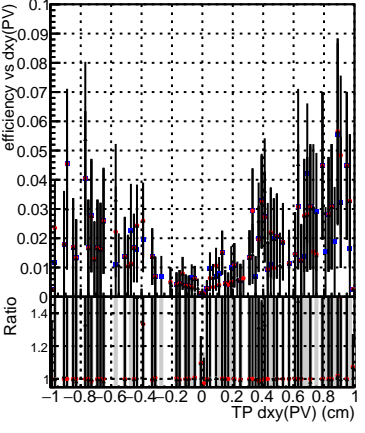

Efficiency vs Dxy(PV)

Legend for Efficiency vs Dxy(PV):

- DQM_mkFit_TTbarPU50_extractedGeoms_rescaleError100
- DQM_mkFit_TTbarPU50_extractedGeoms_rescaleError100_pTCutOverlap0p0
- DQM_mkFit_TTbarPU50_extractedGeoms_rescaleError100_pTCutOverlap0p0_dynamicChi2CutOverlap

Efficiency vs Dz(PV)

Efficiency vs Dz(PV)