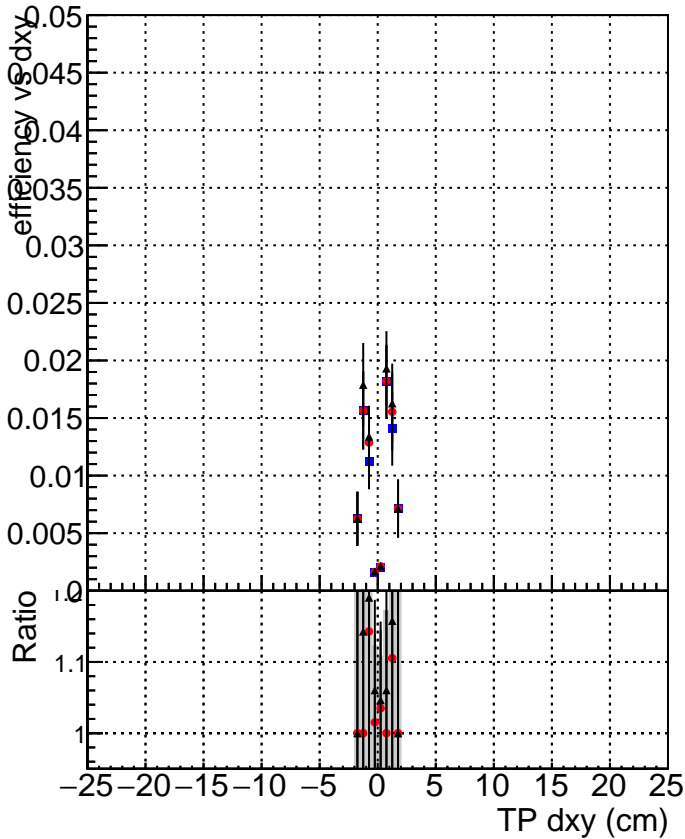

Efficiency vs Dxy

Efficiency vs Dz

- DQM_mkFit_TTbarPU50_extractedGeoms_rescaleError100
- DQM_mkFit_TTbarPU50_extractedGeoms_rescaleError100_pTCutOverlap0p0
- ▲ DQM_mkFit_TTbarPU50_extractedGeoms_rescaleError100_pTCutOverlap0p0_dynamicChi2CutOverlap