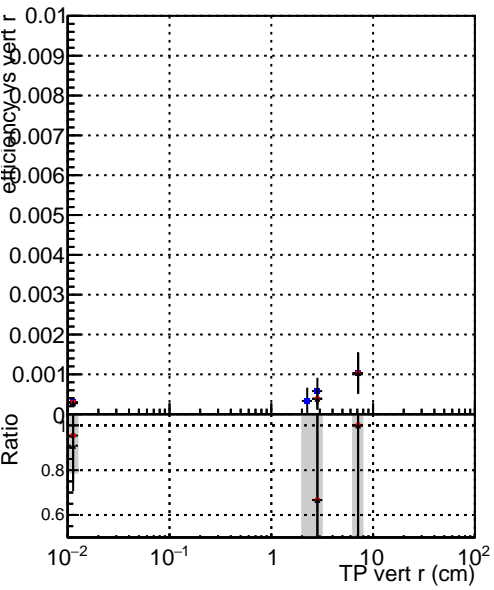

Efficiency vs vertpos

Efficiency vs TP vert z (cm)

- DQM_mkFit_TTbarPU50_extractedGeoms_rescaleError100
- DQM_mkFit_TTbarPU50_extractedGeoms_rescaleError100_pTCutOverlap0p0
- DQM_mkFit_TTbarPU50_extractedGeoms_rescaleError100_pTCutOverlap0p0_dynamicChi2CutOverlap

Efficiency vs. sim PV z