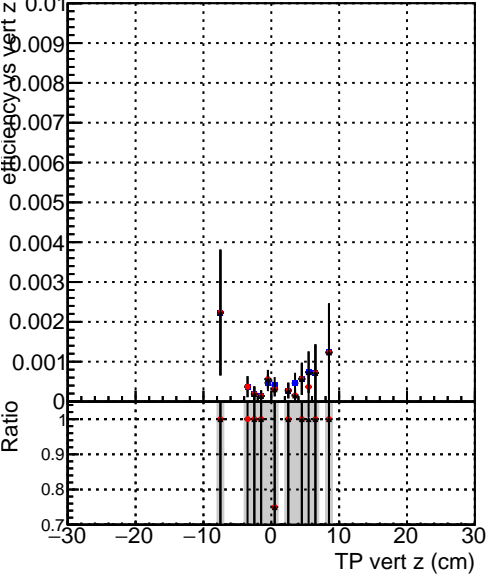

Efficiency vs vertpos

Efficiency vs TP vert z (cm)

- DQM_mkFit_TTbarPU50_extractedGeoms_rescaleError100
- DQM_mkFit_TTbarPU50_extractedGeoms_rescaleError100_pTCutOverlap0p0
- DQM_mkFit_TTbarPU50_extractedGeoms_rescaleError100_pTCutOverlap0p0_dynamicChi2CutOverlap

Efficiency vs. sim PV z