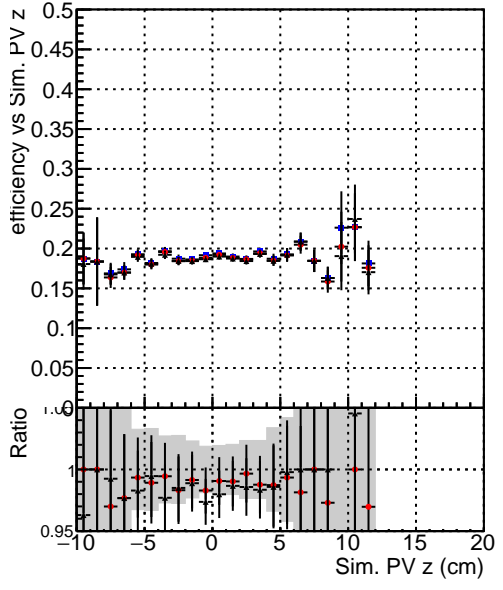

Efficiency vs vertpos

Efficiency vs vert z

Efficiency vs. sim PV z

- DQM_mkFit_TTbarPU50_extractedGeoms_rescaleError100
- DQM_mkFit_TTbarPU50_extractedGeoms_rescaleError100_pTCutOverlap0p0
- DQM_mkFit_TTbarPU50_extractedGeoms_rescaleError100_pTCutOverlap0p0_dynamicChi2CutOverlap