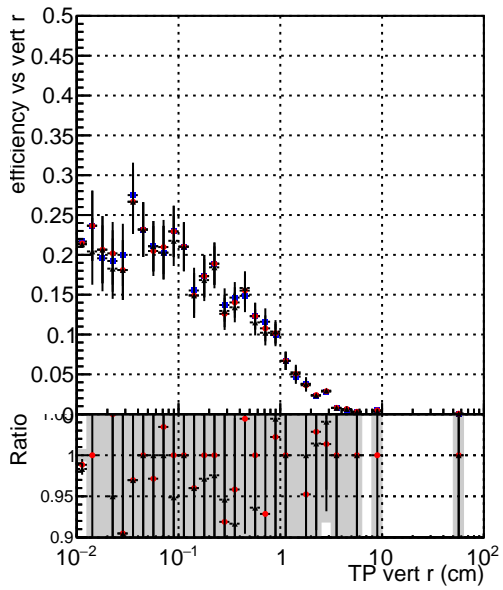

Efficiency vs vertpos

Efficiency vs vert z

Efficiency vs. sim PV z

- DQM_mkFit_TTbarPU50_extractedGeoms_rescaleError100
- DQM_mkFit_TTbarPU50_extractedGeoms_rescaleError100_pTCutOverlap0p0
- DQM_mkFit_TTbarPU50_extractedGeoms_rescaleError100_pTCutOverlap0p0_dynamicChi2CutOverlap