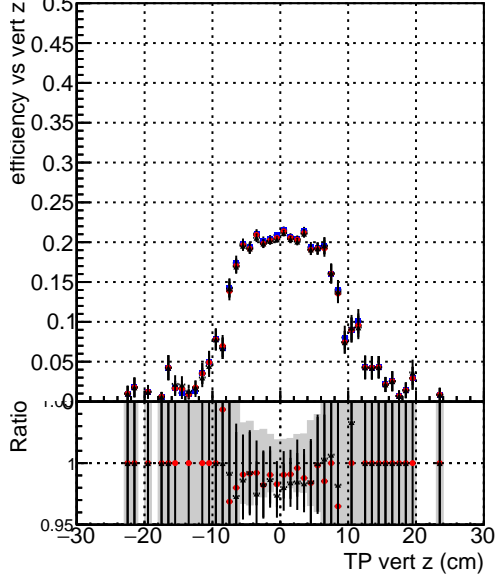

Efficiency vs vertpos

Efficiency vs vert z

Efficiency vs. sim PV z

- DQM_mkFit_TTbarPU50_extractedGeoms_rescaleError100
- DQM_mkFit_TTbarPU50_extractedGeoms_rescaleError100_pTCutOverlap0p0
- DQM_mkFit_TTbarPU50_extractedGeoms_rescaleError100_pTCutOverlap0p0_dynamicChi2CutOverlap