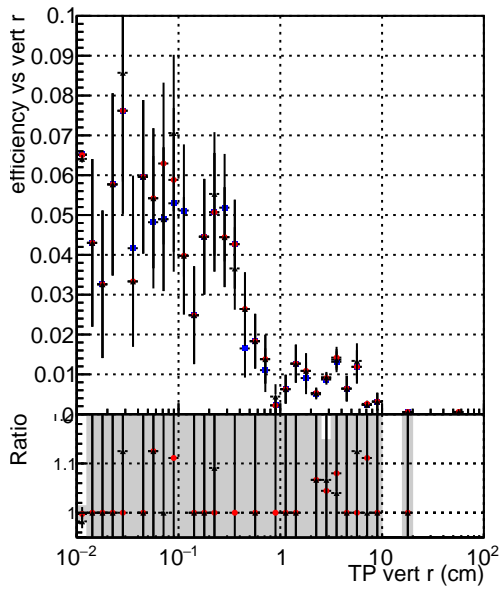

Efficiency vs vertpos

- DQM_mkFit_TTbarPU50_extractedGeoms_rescaleError100
- DQM_mkFit_TTbarPU50_extractedGeoms_rescaleError100_pTCutOverlap0p0
- DQM_mkFit_TTbarPU50_extractedGeoms_rescaleError100_pTCutOverlap0p0_dynamicChi2CutOverlap

Efficiency vs vert z

Efficiency vs. sim PV z