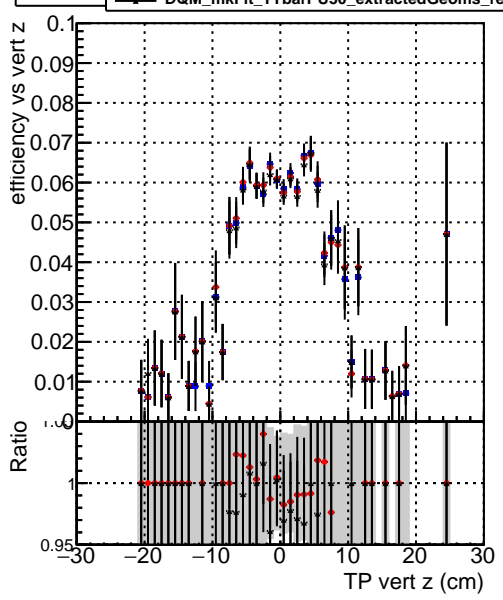

Efficiency vs vertpos

- DQM_mkFit_TTbarPU50_extractedGeoms_rescaleError100
- DQM_mkFit_TTbarPU50_extractedGeoms_rescaleError100_pTCutOverlap0p0
- DQM_mkFit_TTbarPU50_extractedGeoms_rescaleError100_pTCutOverlap0p0_dynamicChi2CutOverlap

Efficiency vs vert z

Efficiency vs. sim PV z