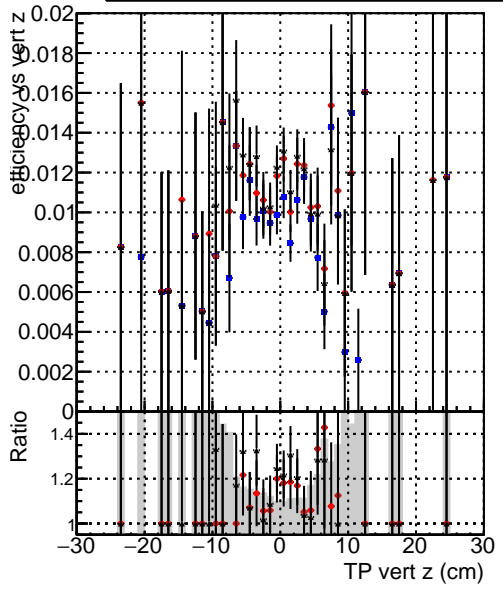

Efficiency vs vertpos

- DQM\_mkFit\_TTbarPU50\_extractedGeoms\_rescaleError100
- DQM\_mkFit\_TTbarPU50\_extractedGeoms\_rescaleError100\_pTCutOverlap0p0
- DQM\_mkFit\_TTbarPU50\_extractedGeoms\_rescaleError100\_pTCutOverlap0p0\_dynamicChi2CutOverlap

Efficiency vs vert z

Efficiency vs. sim PV z