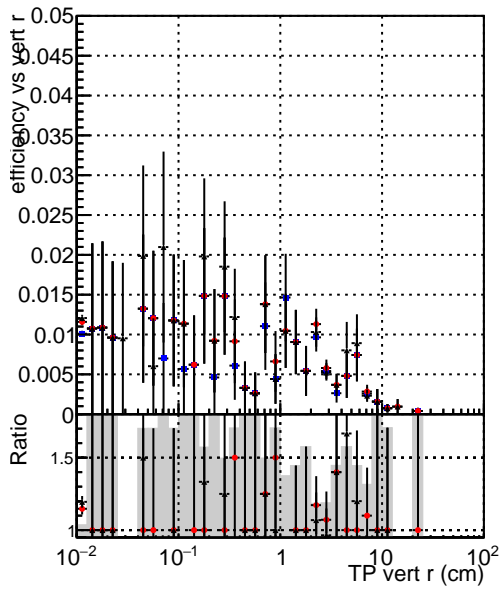

Efficiency vs vertpos

- DQM\_mkFit\_TTbarPU50\_extractedGeoms\_rescaleError100
- DQM\_mkFit\_TTbarPU50\_extractedGeoms\_rescaleError100\_pTCutOverlap0p0
- DQM\_mkFit\_TTbarPU50\_extractedGeoms\_rescaleError100\_pTCutOverlap0p0\_dynamicChi2CutOverlap

Efficiency vs vert z

Efficiency vs. sim PV z