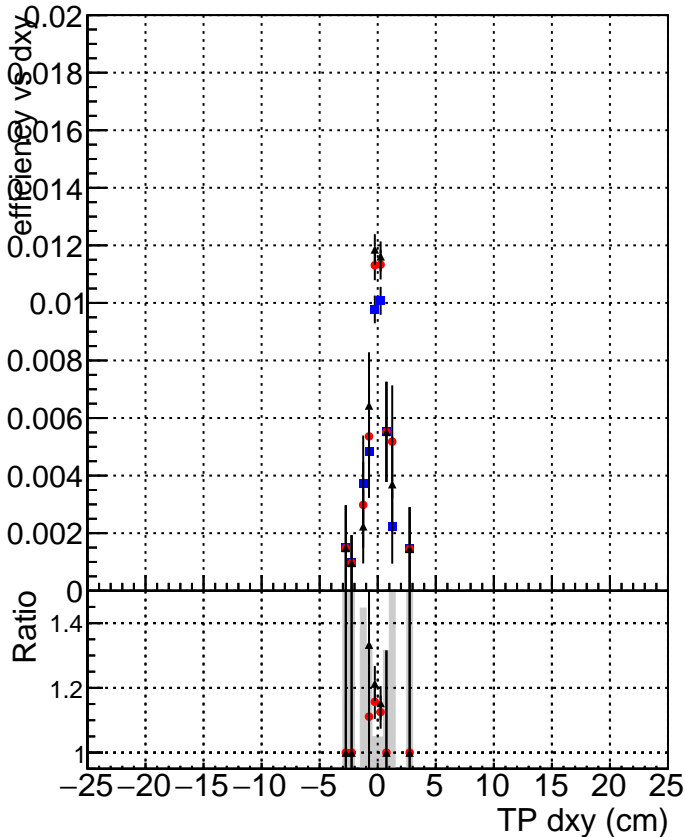

Efficiency vs Dxy

Efficiency vs Dz

- DQM_mkFit_TTbarPU50_extractedGeoms_rescaleError100
- DQM_mkFit_TTbarPU50_extractedGeoms_rescaleError100_pTCutOverlap0p0
- ▲ DQM_mkFit_TTbarPU50_extractedGeoms_rescaleError100_pTCutOverlap0p0_dynamicChi2CutOverlap