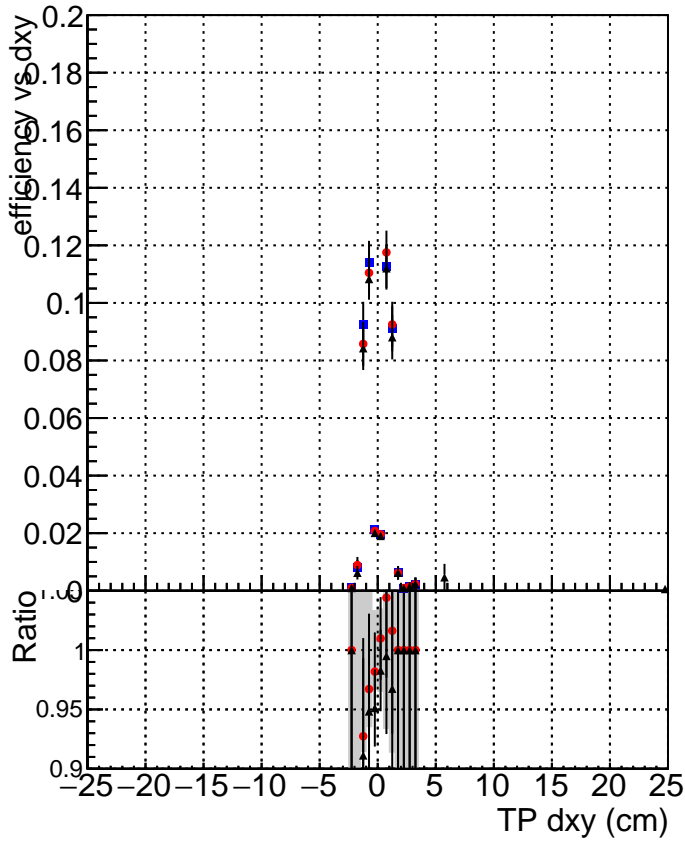

Efficiency vs Dxy

Efficiency vs Dz

- DQM_mkFit_TTbarPU50_extractedGeoms_rescaleError100
- DQM_mkFit_TTbarPU50_extractedGeoms_rescaleError100_pTCutOverlap0p0
- ▲ DQM_mkFit_TTbarPU50_extractedGeoms_rescaleError100_pTCutOverlap0p0_dynamicChi2CutOverlap