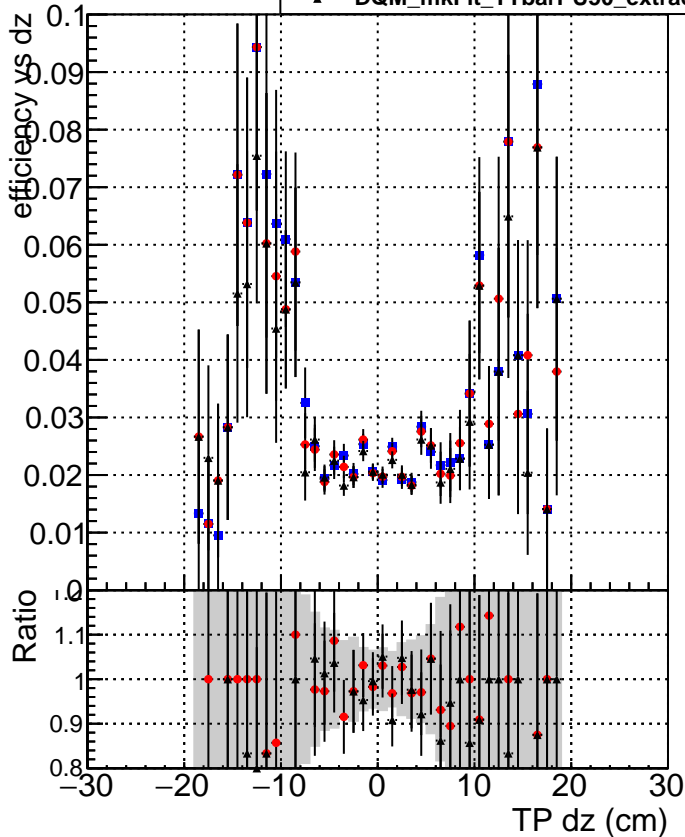

Efficiency vs Dxy

Efficiency vs Dz

- DQM_mkFit_TTbarPU50_extractedGeoms_rescaleError100
- DQM_mkFit_TTbarPU50_extractedGeoms_rescaleError100_pTCutOverlap0p0
- ▲ DQM_mkFit_TTbarPU50_extractedGeoms_rescaleError100_pTCutOverlap0p0_dynamicChi2CutOverlap