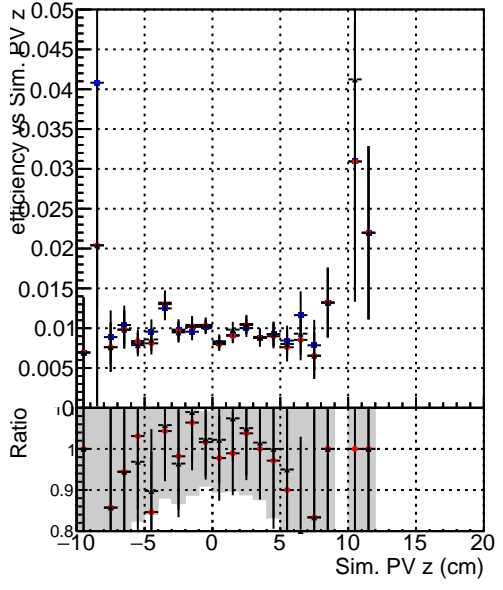

Efficiency vs vertpos

Efficiency vs vert z

Efficiency vs. sim PV z

- DQM_mkFit_TTbarPU50_extractedGeoms_rescaleError100
- DQM_mkFit_TTbarPU50_extractedGeoms_rescaleError100_pTCutOverlap0p0
- DQM_mkFit_TTbarPU50_extractedGeoms_rescaleError100_pTCutOverlap0p0_dynamicChi2CutOverlap