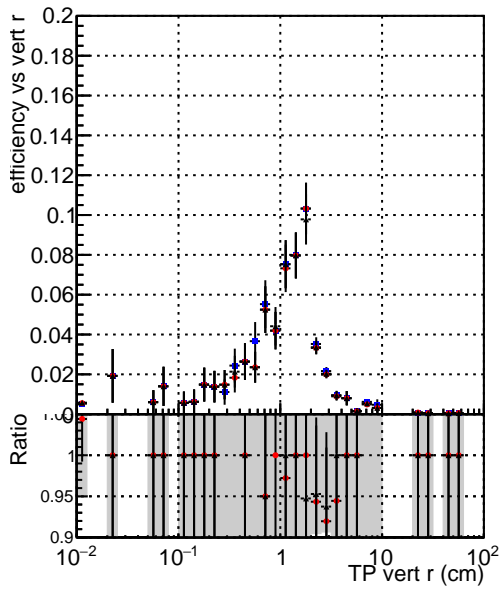

Efficiency vs vertpos

Efficiency vs vert z

Efficiency vs. sim PV z

- DQM_mkFit_TTbarPU50_extractedGeoms_rescaleError100
- DQM_mkFit_TTbarPU50_extractedGeoms_rescaleError100_pTCutOverlap0p0
- DQM_mkFit_TTbarPU50_extractedGeoms_rescaleError100_pTCutOverlap0p0_dynamicChi2CutOverlap