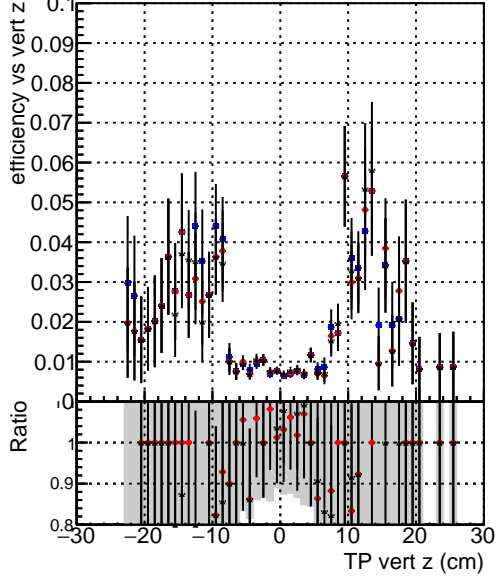

Efficiency vs vertpos

Efficiency vs vert z

Efficiency vs. sim PV z

- DQM_mkFit_TTbarPU50_extractedGeoms_rescaleError100
- DQM_mkFit_TTbarPU50_extractedGeoms_rescaleError100_pTCutOverlap0p0
- DQM_mkFit_TTbarPU50_extractedGeoms_rescaleError100_pTCutOverlap0p0_dynamicChi2CutOverlap